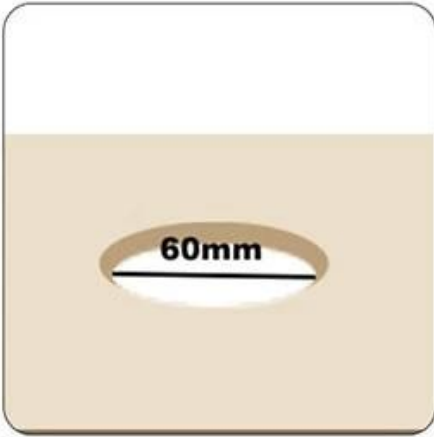

Product Size :7*7*5CM for the hole size at D6.0CM of the furniture.

HS Code: 8504409999

**WHEN PRESS THE TOPTWO
USB PORTS WILL POP UP**

Desktop Punching

Put the wireless charger into the hole

Support for Non-hole Desktop