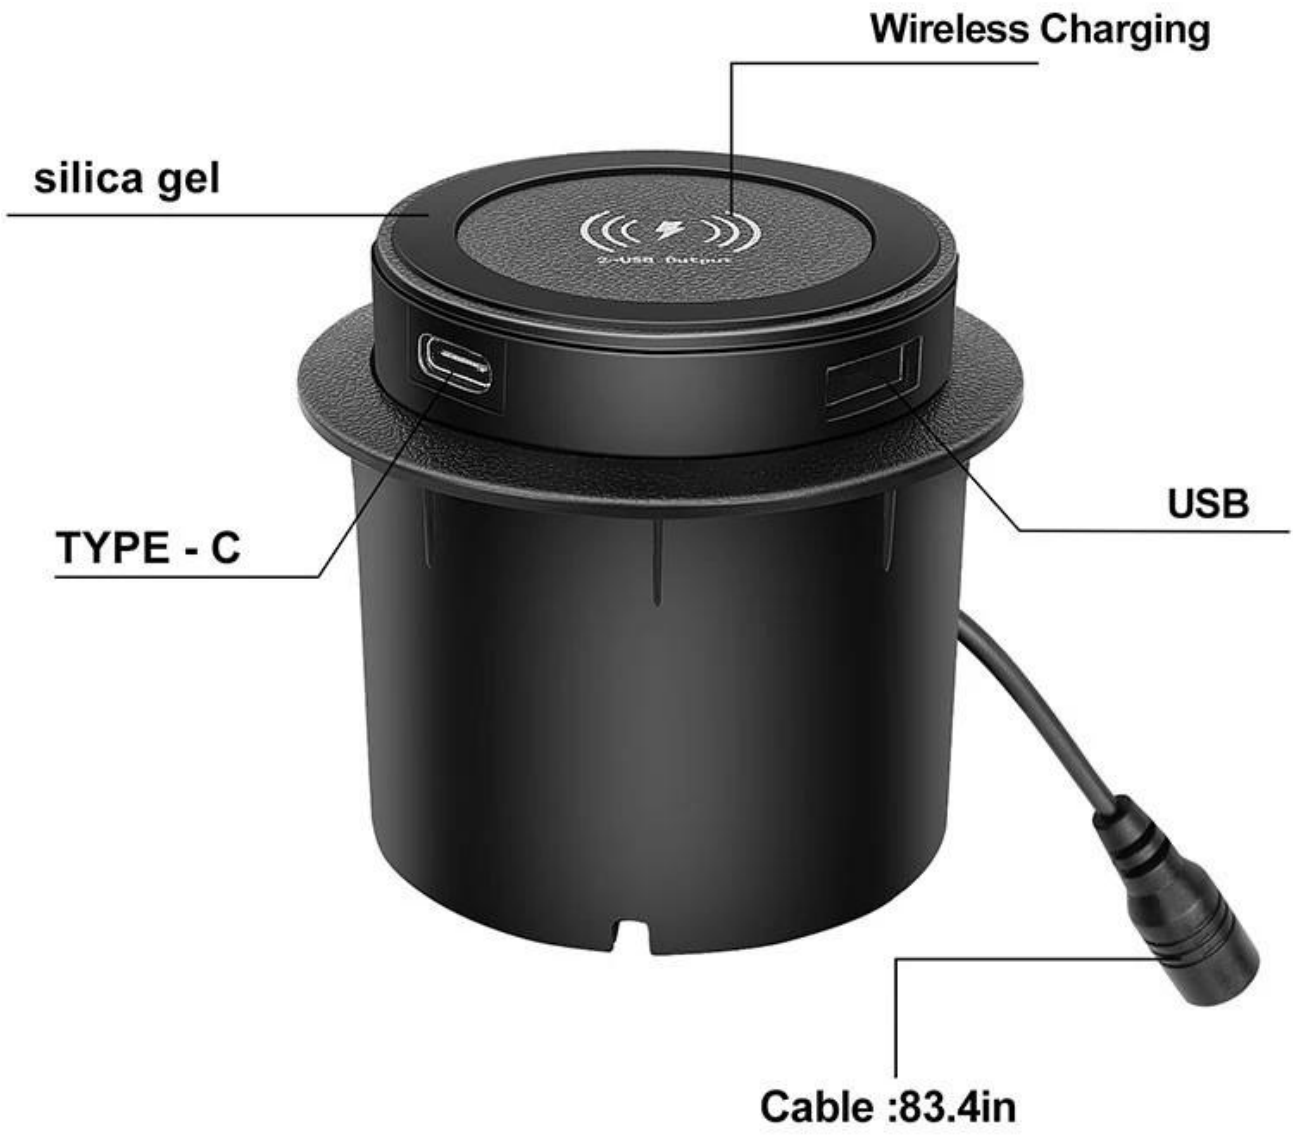

Wireless Charging

silica gel

TYPE - C

USB

Cable :83.4in