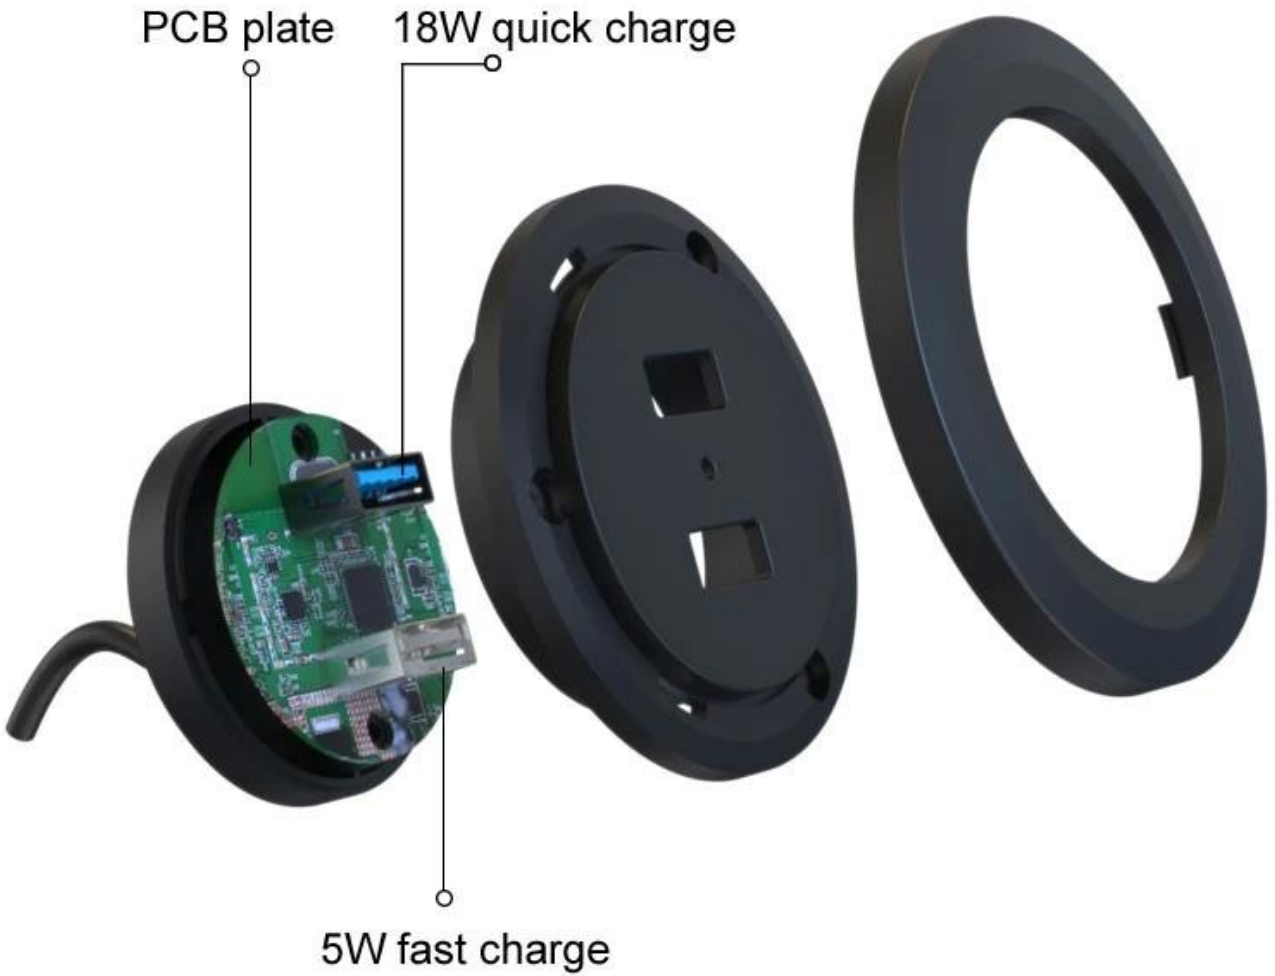

## Product Highlights

---

Built-in Furniture Dual Charger with adapter

Material::ABS plastic

Output 1:18W Fast Charging

Output 2:5W

Long line:1.2M

Product Size :6.6\*.6.6\*2.3CM

# USB smart fast charge

**Output 2:5W**

66mm