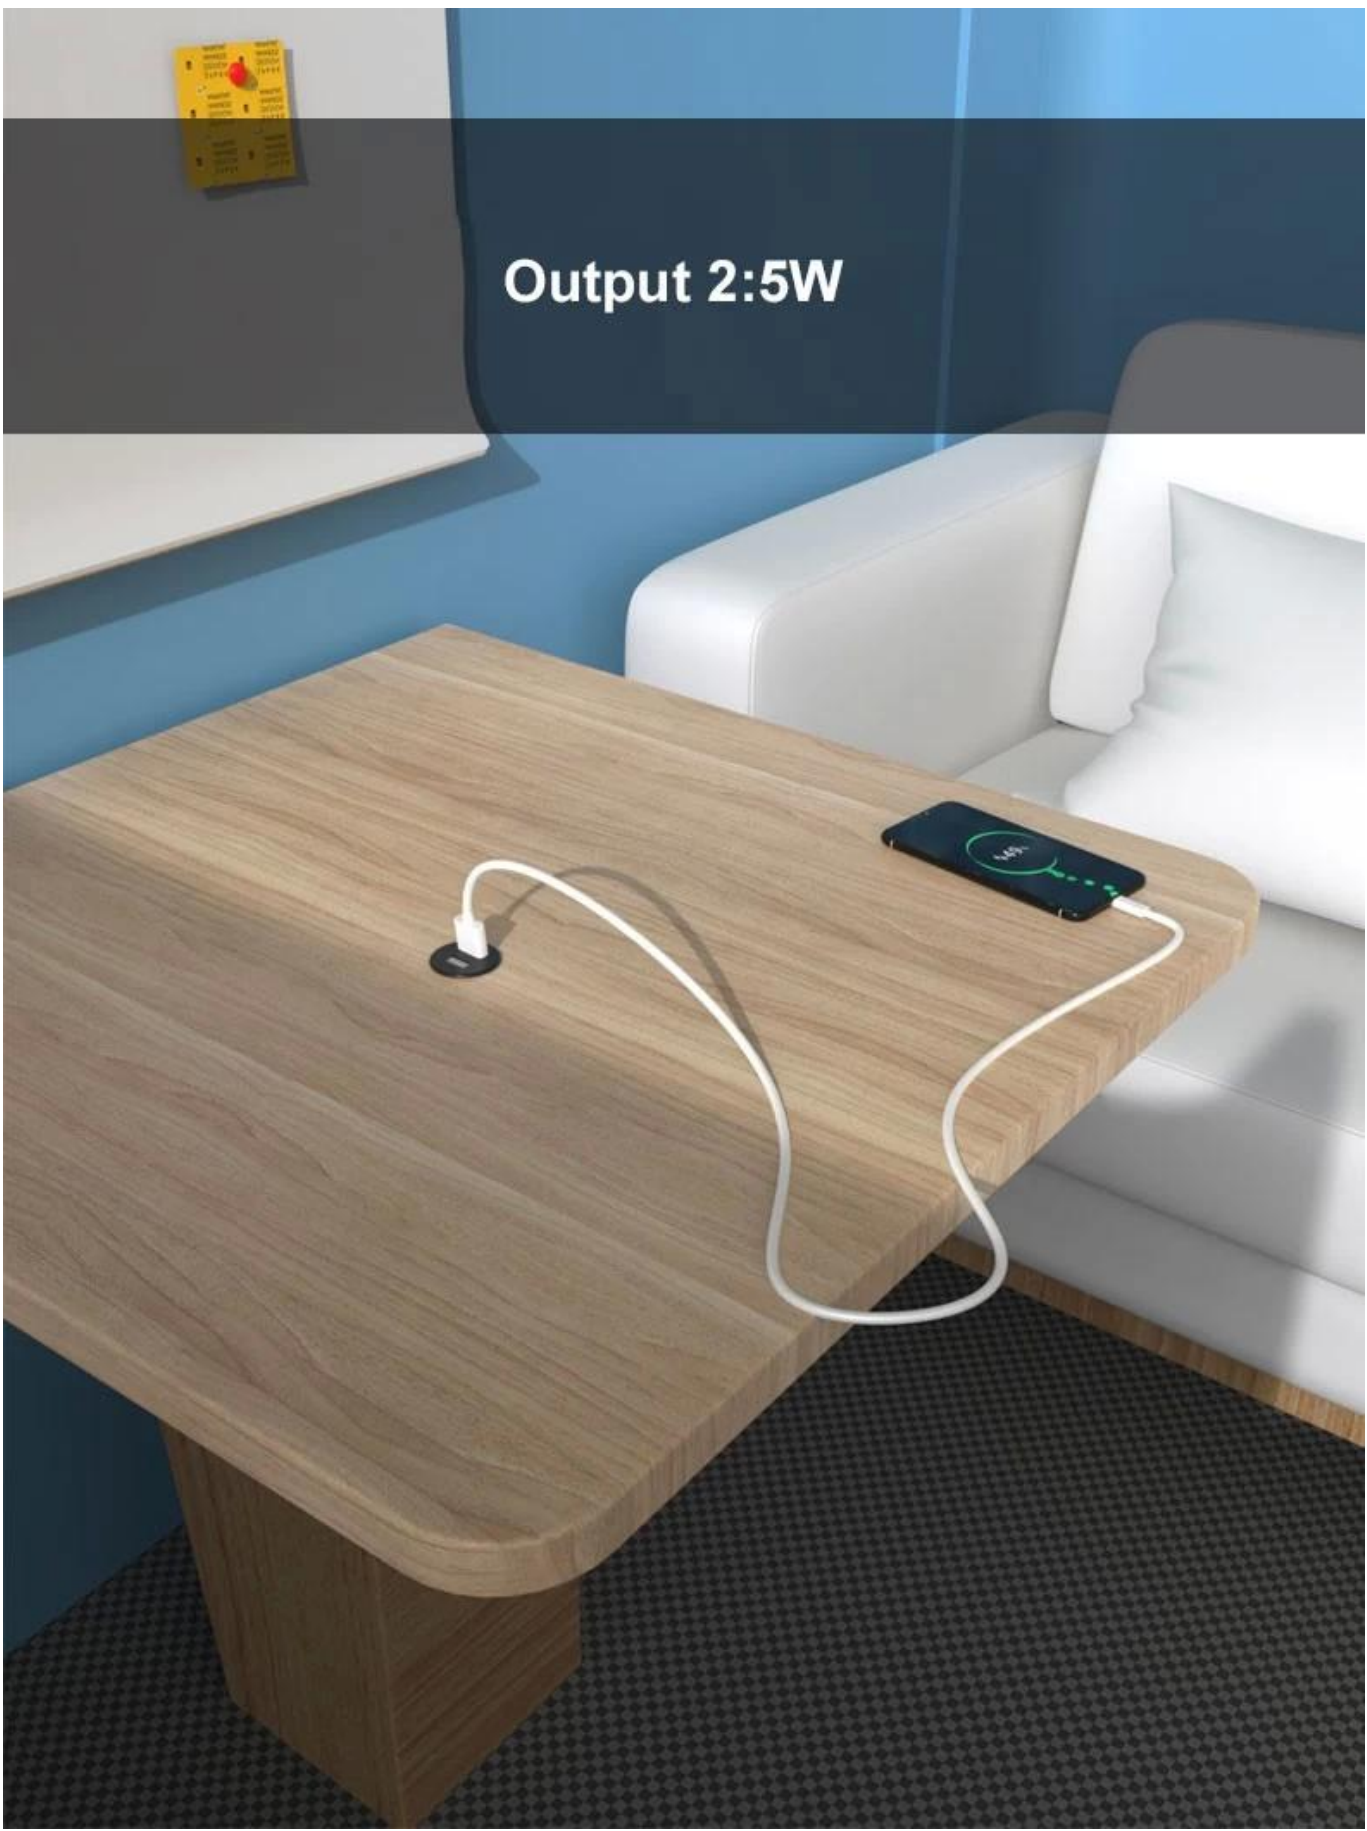

# USB smart fast charge

**Output 2:5W**

66mm