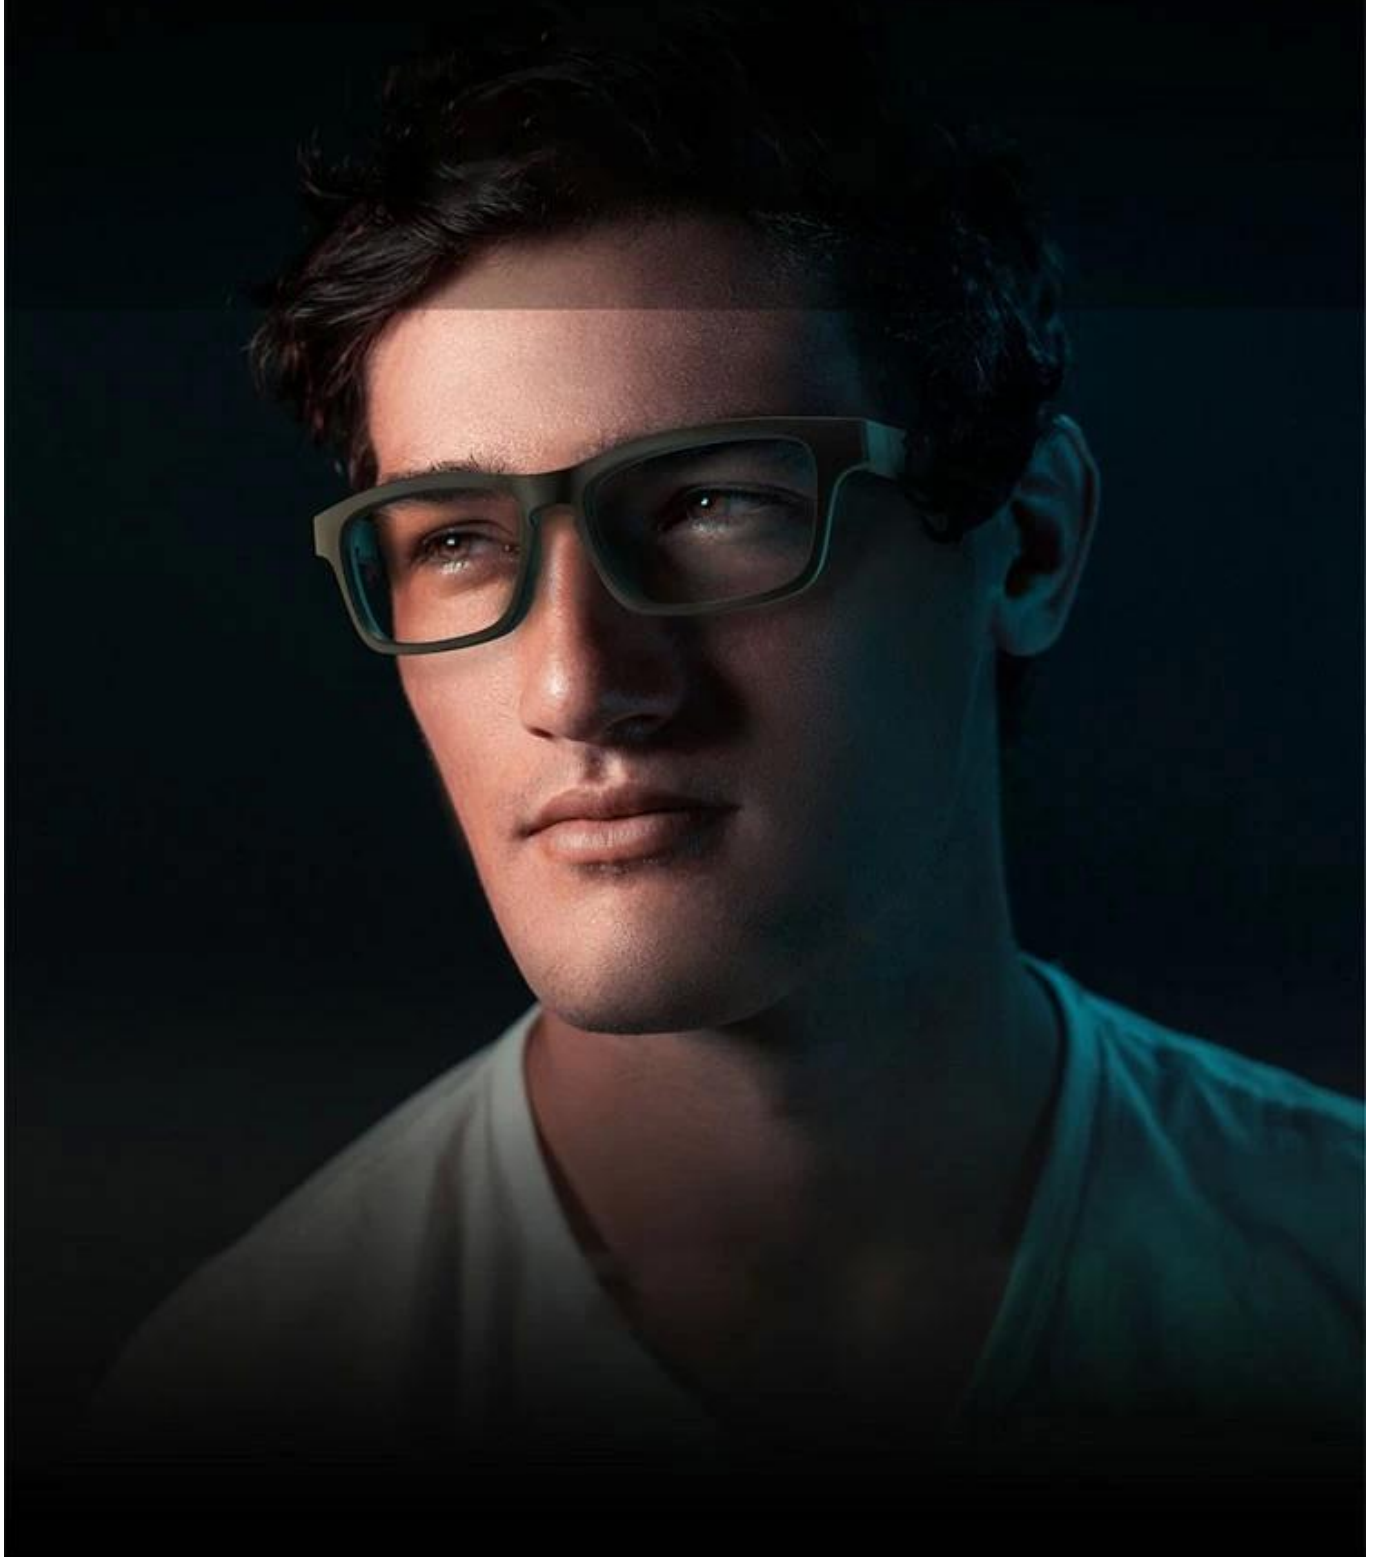

# Bluetooth Audio Glasses

HEP-0156