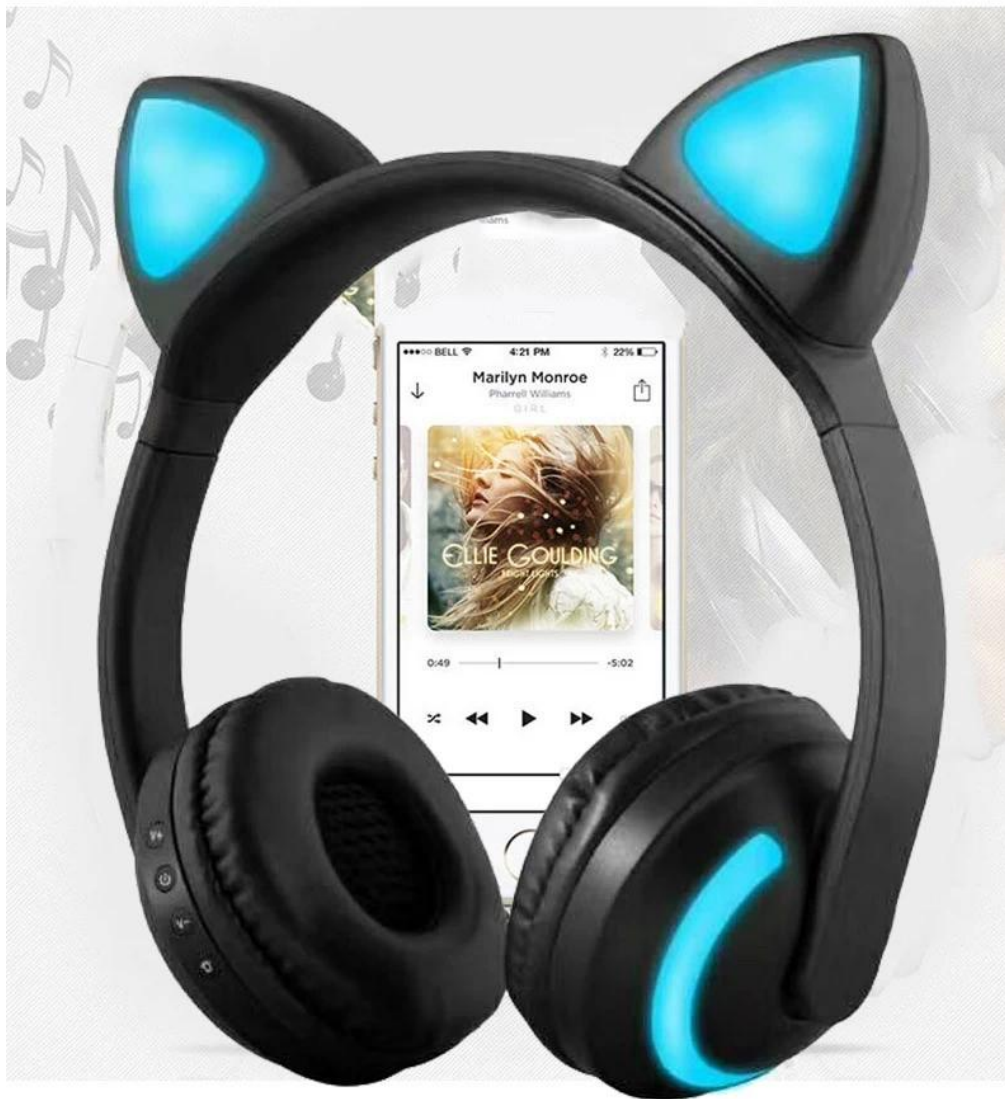

Bluetooth Light Headphone

HEP-0105

Bluetooth Light Headphone

Bluetooth Specification : V4.1 JR

RF Frequency Range: 2.402~2.480GHz

TF/AUX/FM/Build in battery/Wireless

Operating distance:about 10 meters

Play time: 15 hours

Micro USB Charging Port,Build in Mic,over ear

Charger adapter output: DC 5V&300mA

4 in 1,Bluetooth Stereo Wirless Headphone

Vol + - / Next&Forward / Play&Pause / On&Off

Opitional: 2 driven by one

4.1 bluetooth to protect your ears

ネバネバまたは高冷またはやんちゃな

Break through the secondary yuan

Cat ears niang incarnation of god