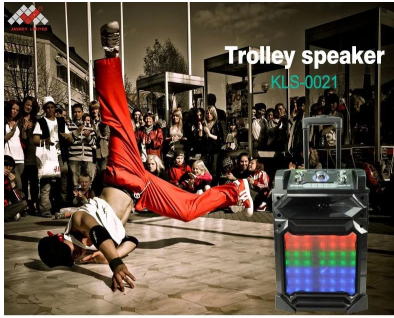

Trolley speaker
KLS-0021