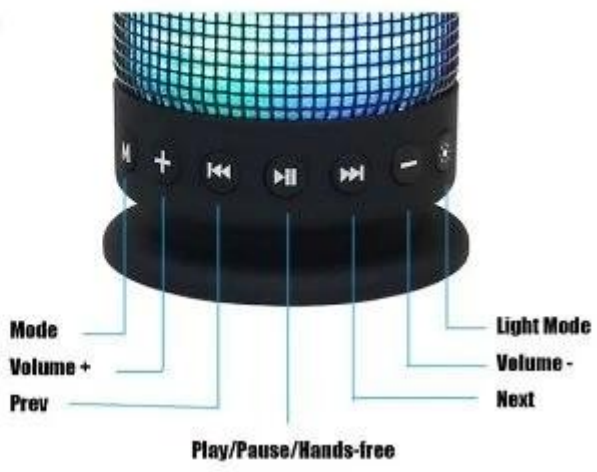

# 5 LED VISUAL MODE

Soft

Colorful

Dreamlike

Jump

Mild

## AUTOMATICALLY BACKLINK

To successfully connect once, it will bear in mind that the pairing of Bluetooth device is successful, eliminating the need to reconnect every time.

Let music around every corner of the room  
Romantic life start from this moment.

**360°**  
**SURROUND**  
**STEREO SOUND**