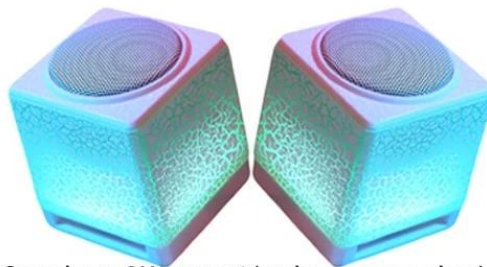

Bluetooth speaker with LED

Bluetooth speaker

-Speaker: 3W\*1

-Impedance: 4 Ohm

-Input: 3.5mm

-Power Supply: USB 5V

-Size: 6.5\*7cm

-With sound line control

-Speakers:3Watts x1(only one speaker)

-Frequency Response:20HZ to 20KHZ

-size:7 x 6.5CM

Imported **ABS** material injection molding, fashion cool burst crack panel, touch smooth and delicate.