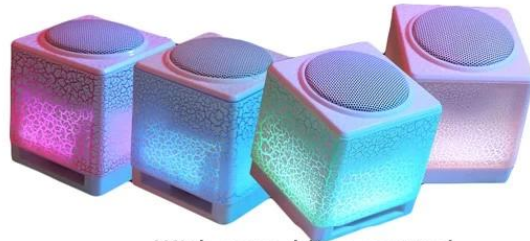

Bluetooth speaker with LED

Bluetooth speaker

-Speaker: 3W\*1

-Impedance: 4 Ohm

-Input: 3.5mm

-Power Supply: USB 5V

-Size: 6.5\*7cm

-With sound line control

-Speakers:3Watts x1(only one speaker)

-Frequency Response:20HZ to 20KHZ

-size:7 x 6.5CM

Imported **ABS** material injection molding, fashion cool burst crack panel, touch smooth and delicate.