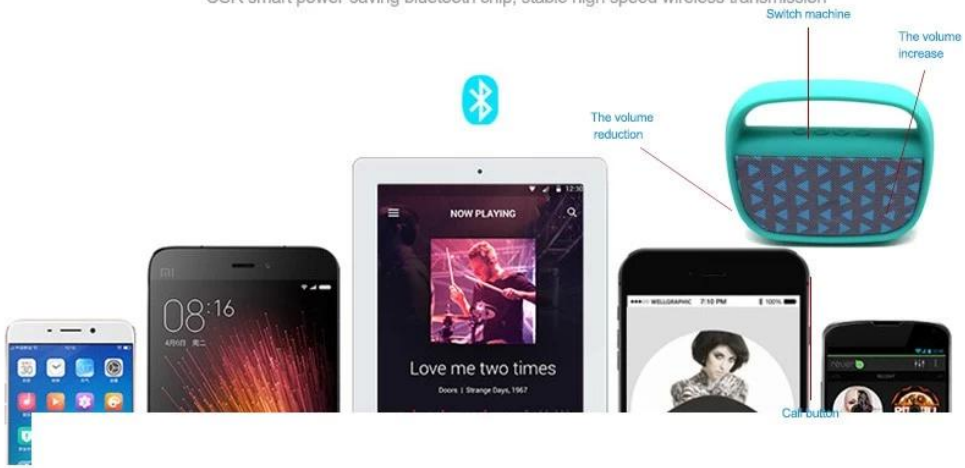

CSR smart power-saving bluetooth chip, stable high speed wireless transmission