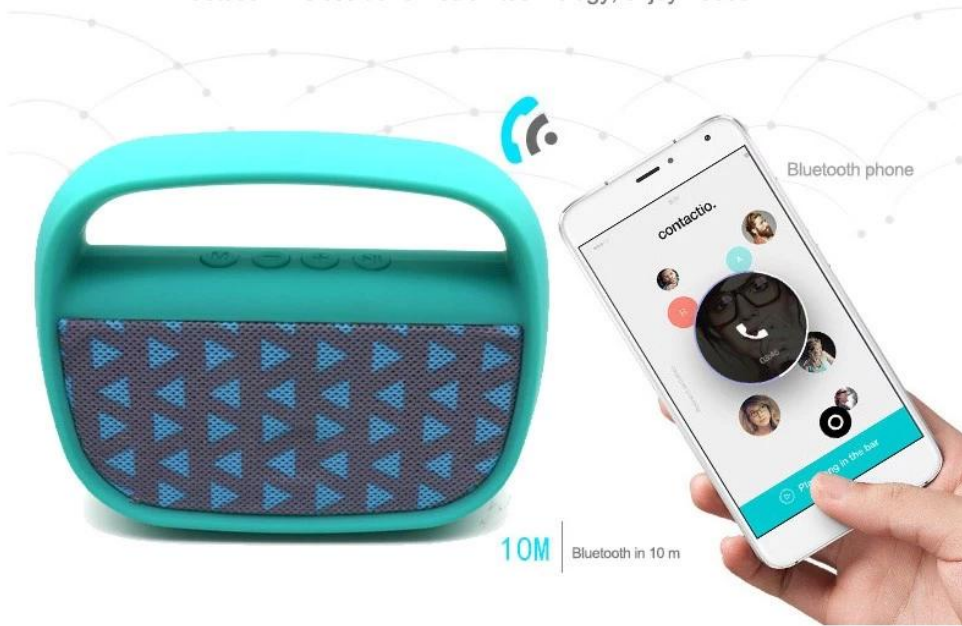

99% compatible bluetooth device