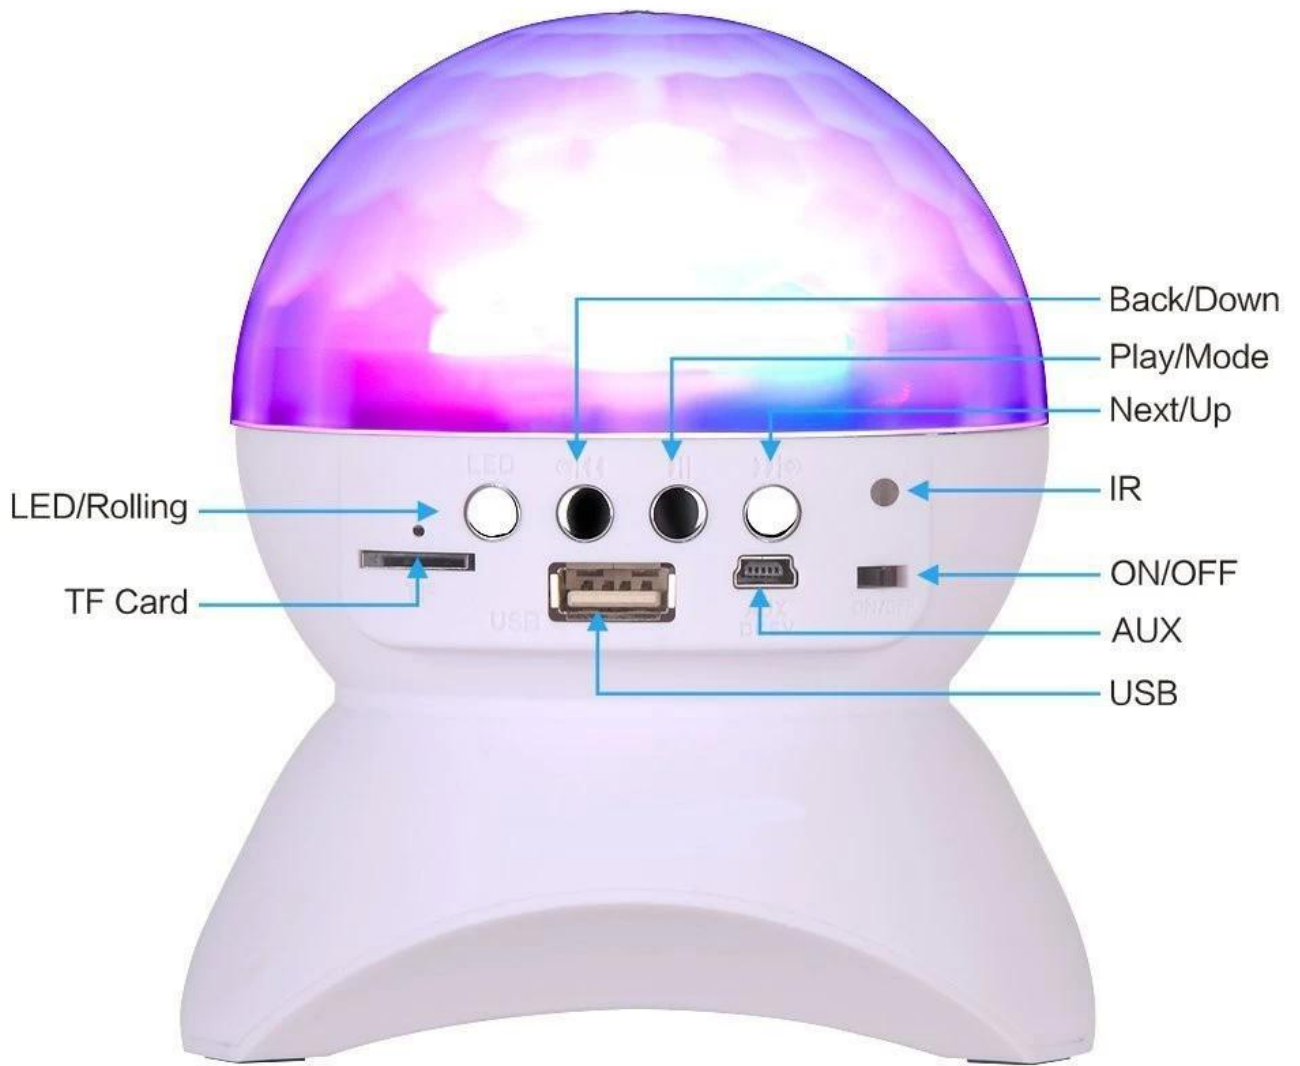

[MP3 Player] Bluetooth 2.1+EDR 10MP TF FM LED RGB

[MP3 Player] Bluetooth 2.1+EDR 10MP TF FM LED RGB

[MP3 Player] Bluetooth 2.1+EDR 10MP TF FM LED RGB

[MP3 Player] Bluetooth 2.1+EDR 10MP TF FM LED RGB

[MP3 Player] Bluetooth 2.1+EDR 10MP TF FM LED RGB

[MP3 Player] Bluetooth 2.1+EDR 10MP TF FM LED RGB

Compatibility

All devices with Bluetooth enabled. Any other devices with a 3.5mm audio jack.

Bluetooth

About

>

->

>