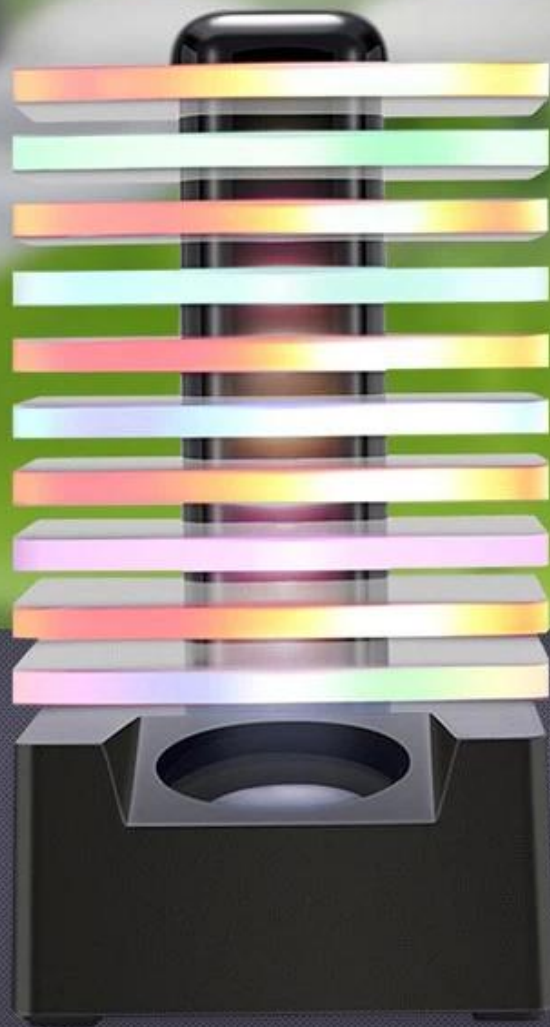

LED Light Speaker

NSP-0171