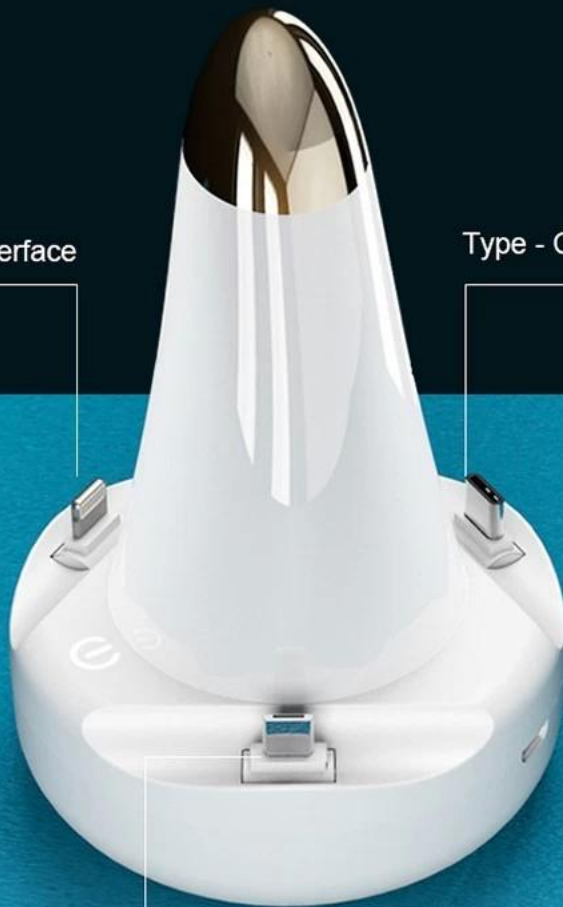

Light Distance:1.5m²

Frequency response:100HZ-205KHZ

Conversion rate:73%

Charging port:Micro USB

Product size:7.5*5*6CM

Base electromagnetic induction

Induction magnet, can be used with our multi-function charger,
Let your life be more free

Multi-function charger

Apple/android/type-c three in one charging,
Technology to make life more
Simple, charge new upgrade

Apple's interface

Type - C interface

Micro interface

Apple's interface

Type - C interface

Micro interface

Gently press the Color temperature control

One key switch, color temperature
three color switch

Bright enough

Covering a wide effective lighting area

Cover 1.5m² azimuth effectively, make appropriate lighting
Brightness, all - around good light to meet your different lighting scene