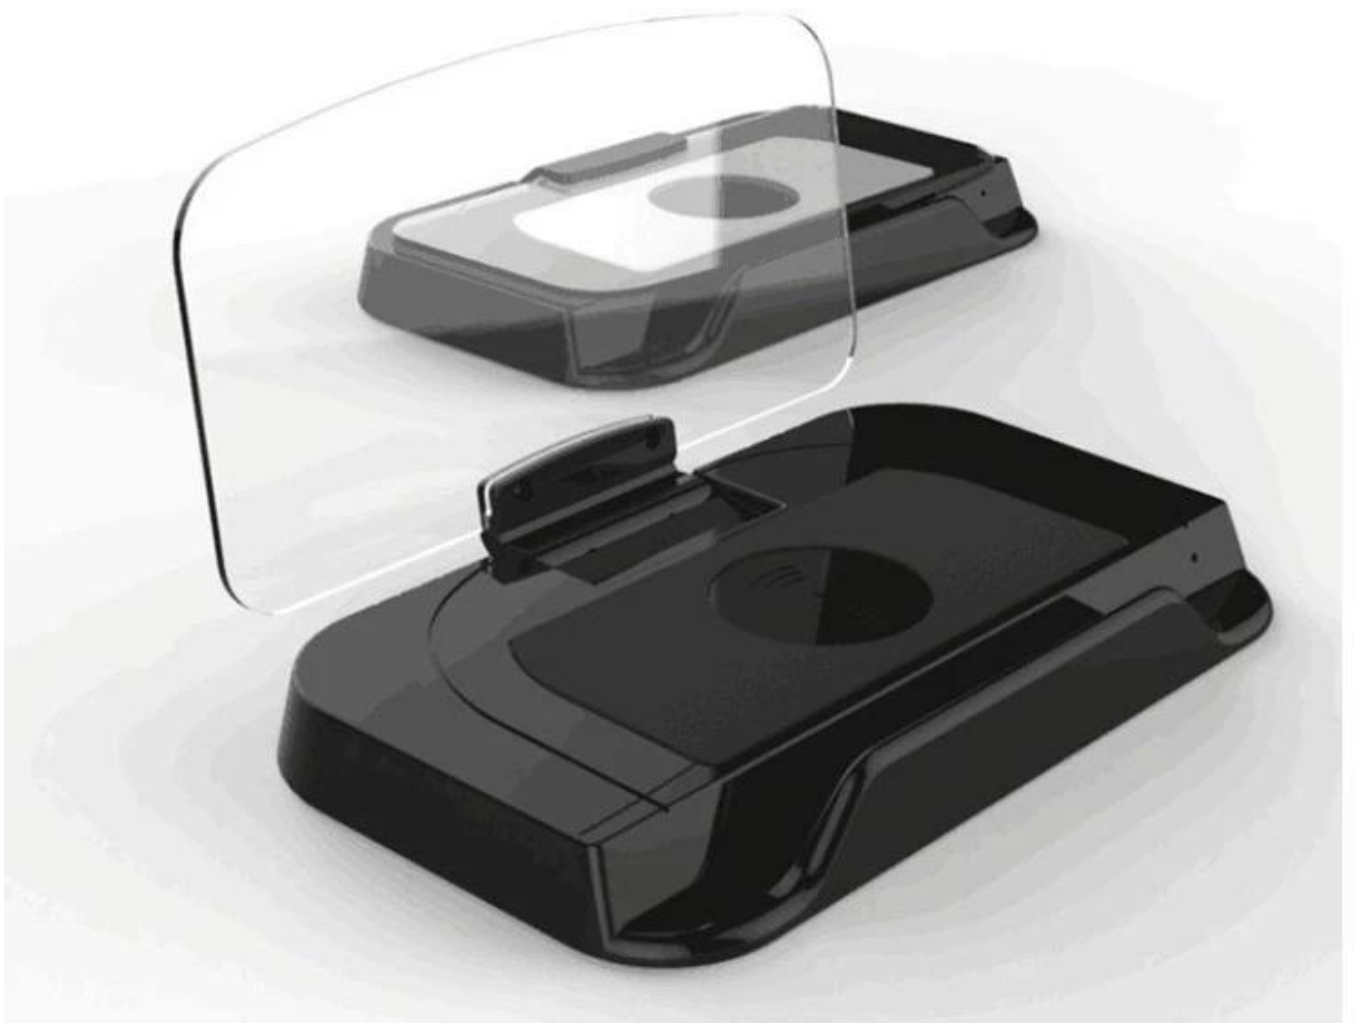

Product Highlights

Double Wireless Charger

Materials: ABS+PC plastic

Wattage: 10W

Input: 9V-2A

Output: 9V-1.1A

Transmission Distance:2-10mm

Frequency response:100HZ-205KHZ

Conversion rate:76%

Charging port: Micro USB

Product size:18*8*0.9CM