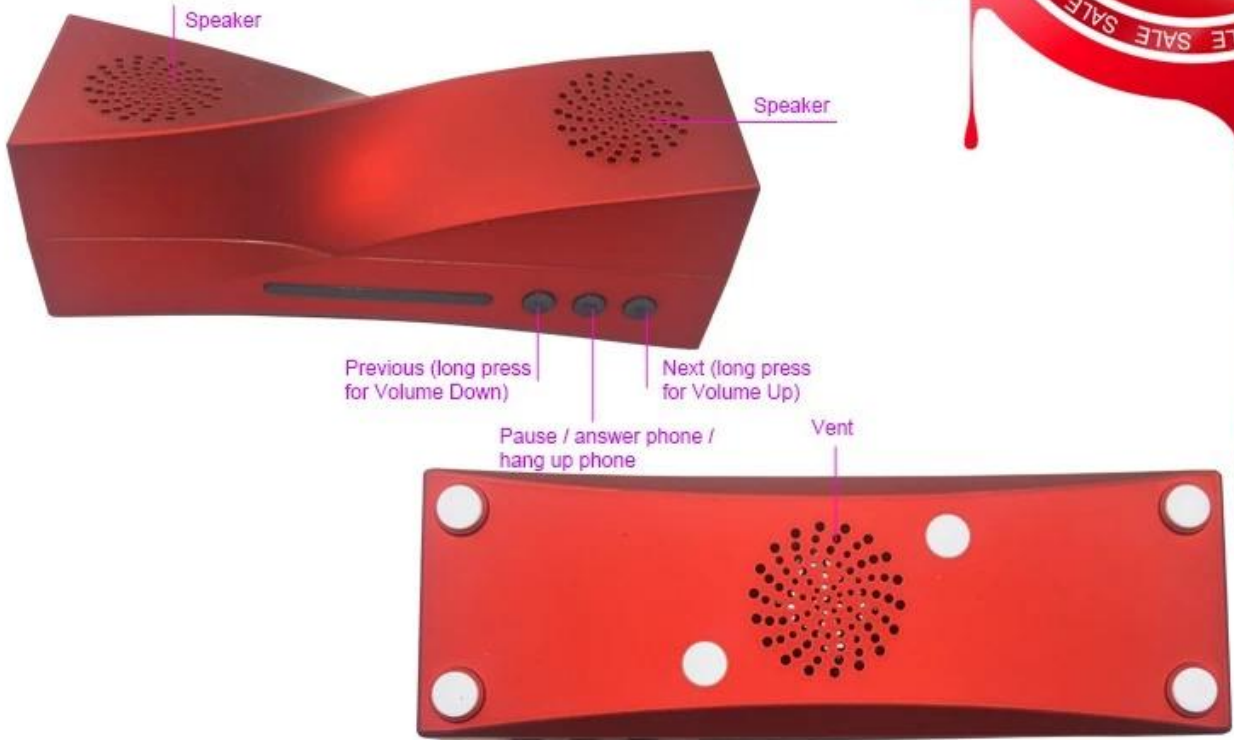

Bluetooth
Speaker

Model: NSP - 8057

Bluetooth Mono Speaker with TF Card Slot

Product Details

Bluetooth Speaker with TF Card Slot
This speaker is designed for portability and convenience. It features a TF card slot for playing music from your favorite songs. The speaker is powered by a rechargeable battery, providing long-lasting playback. It is compatible with various audio formats and can be easily connected to your smartphone or other Bluetooth-enabled devices. The speaker's compact size and vibrant red color make it a stylish addition to your collection of audio equipment.