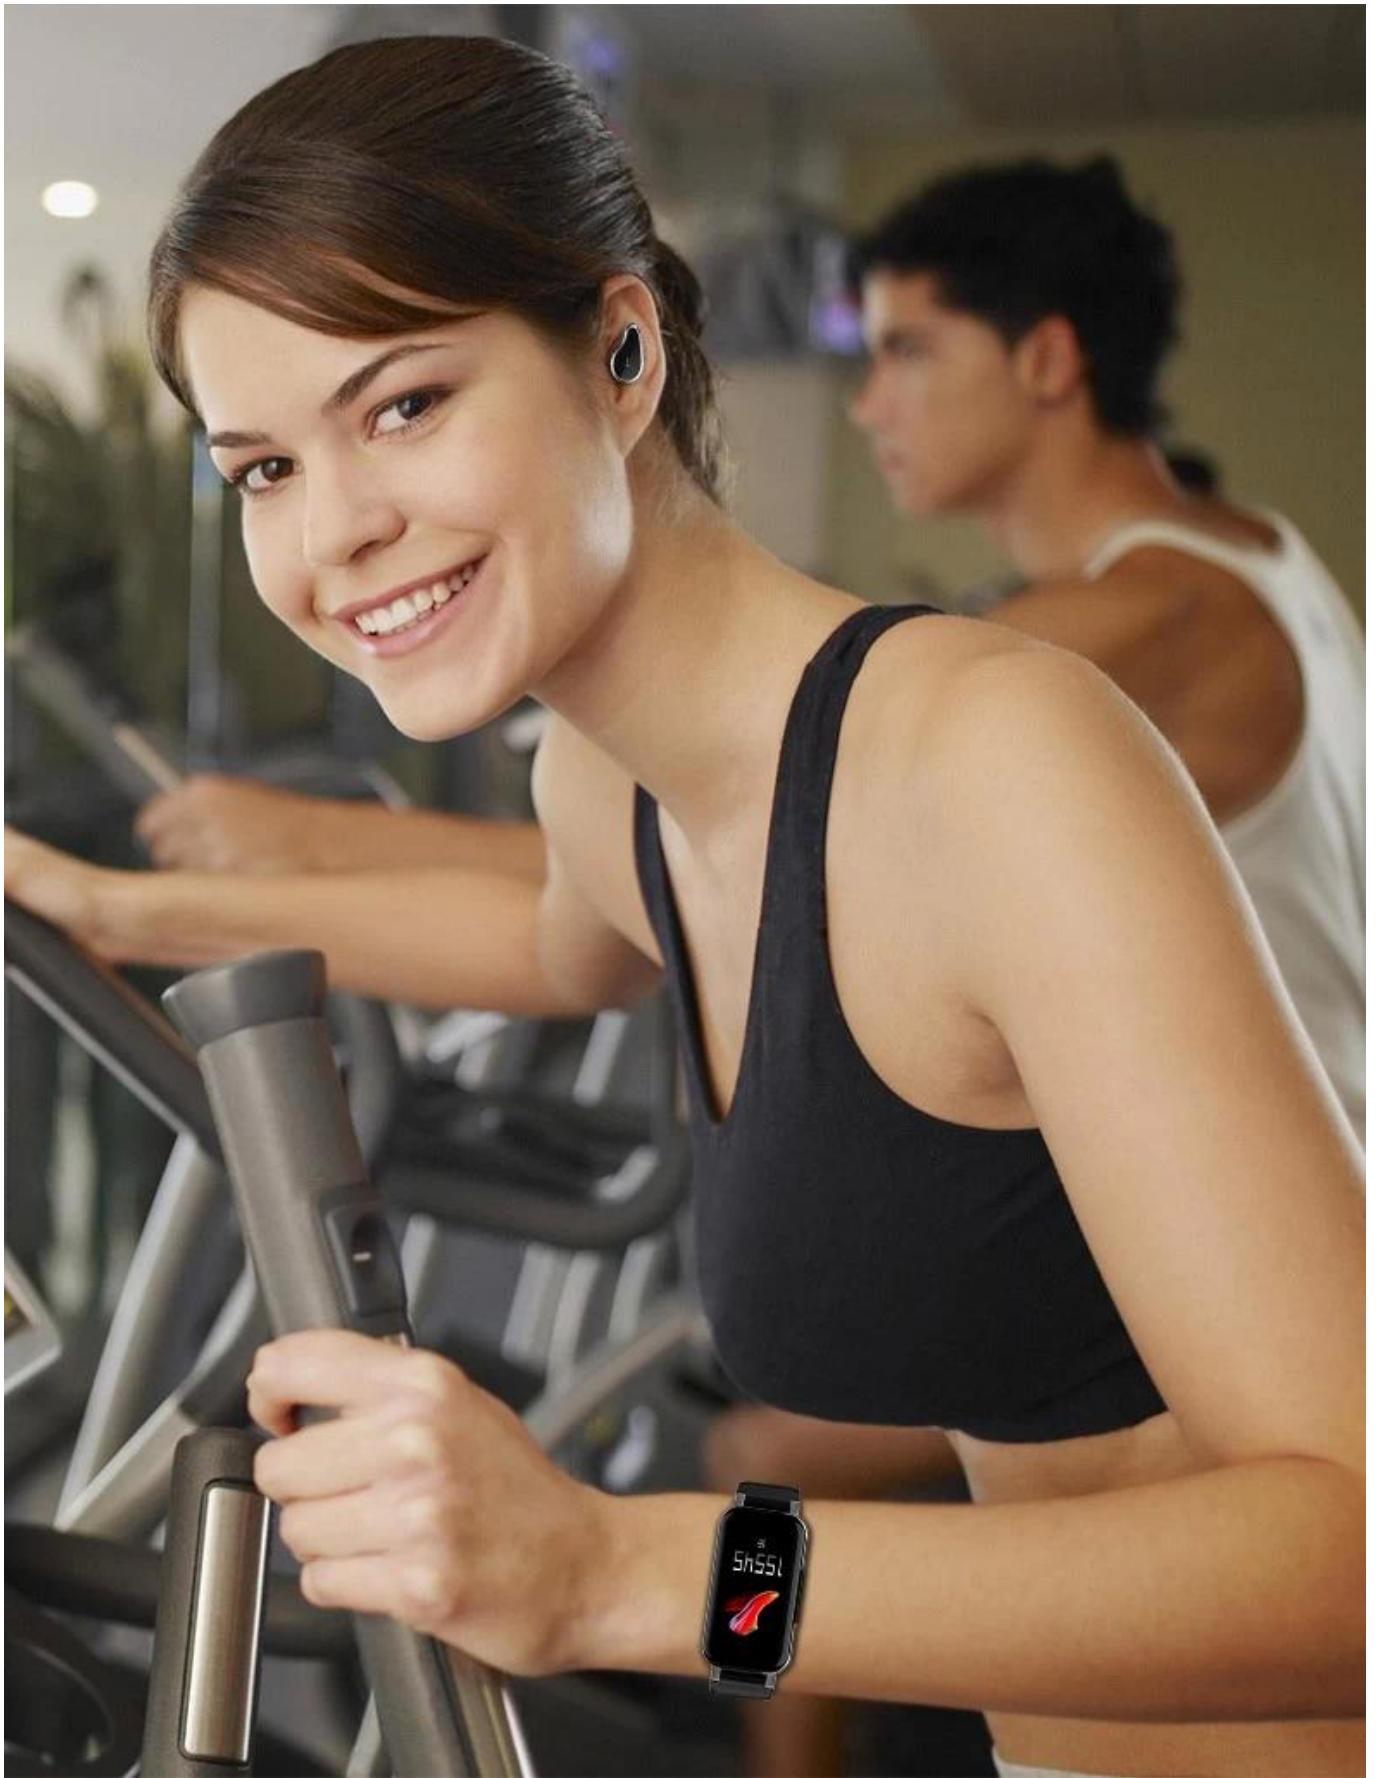

Wrist wearing

Care for your health

Enjoy entertainment

New play method of intelligent handcuff

Bluetooth earphones & smart fashion handrings

integrate into one perfectly

Intelligent earphone bracelet

Opening up a new entertainment and health mode

TWS Dual Bluetooth Version 5.0

Open the cover and connect it immediately

Sharp weapon Originality casts the soul

High definition TFT color display screen is adopted

New transparent display technology

Ensure outdoor sports as well as make screen data display

Date time

Accurate step counting

Calories

Blood oxygen test

Blood pressure test

Heart rate test

Large color screen intelligent bracelet

Let health surround your wrist