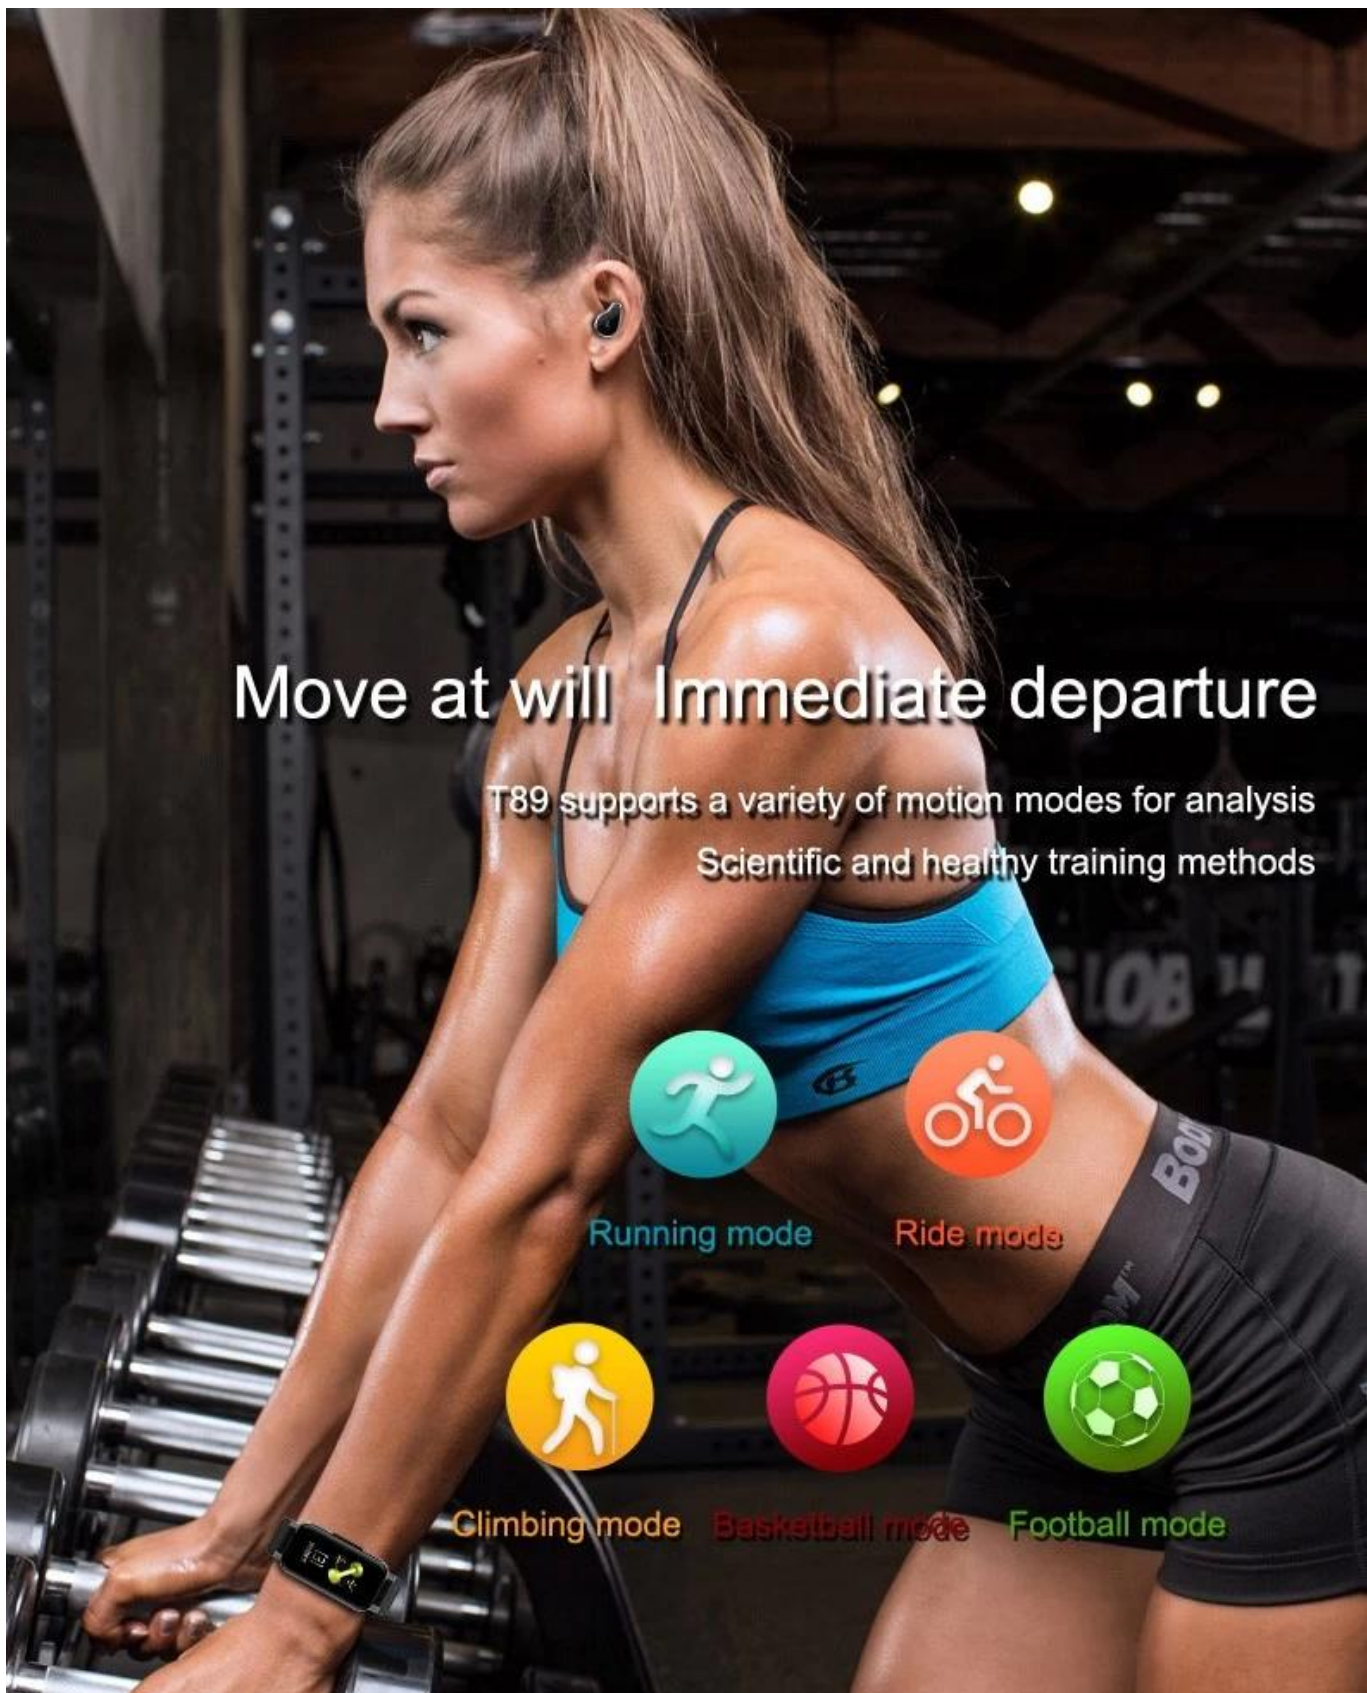

Switch main interface on bracelet

VS

1.14 Large screen for new products

High definition, fine color
and multi-data display

0.96 normal screen

The screen is blurry
and the color display is few

Move at will Immediate departure

T89 supports a variety of motion modes for analysis
Scientific and healthy training methods

Running mode

Ride mode

Climbing mode

Basketball mode

Football mode

Call APP message reminder

When your mobile phone calls or receives notifications such as text messages, even if the mobile phone is not around, the bracelet vibrates, allowing you to see important information in the first place

WeChat, QQ, SMS and other notification messages

One-touch measurement Keep abreast of physical conditions

Without any complicated operation, the blood pressure measurement can be intelligently started by lightly touching the finger

The bracelet can be viewed in real time, and APP can view all-weather blood pressure test data

Pick up and pair up

Including automatic shutdown charging

Automatic startup when leaving warehouse

Bluetooth automatic pairing