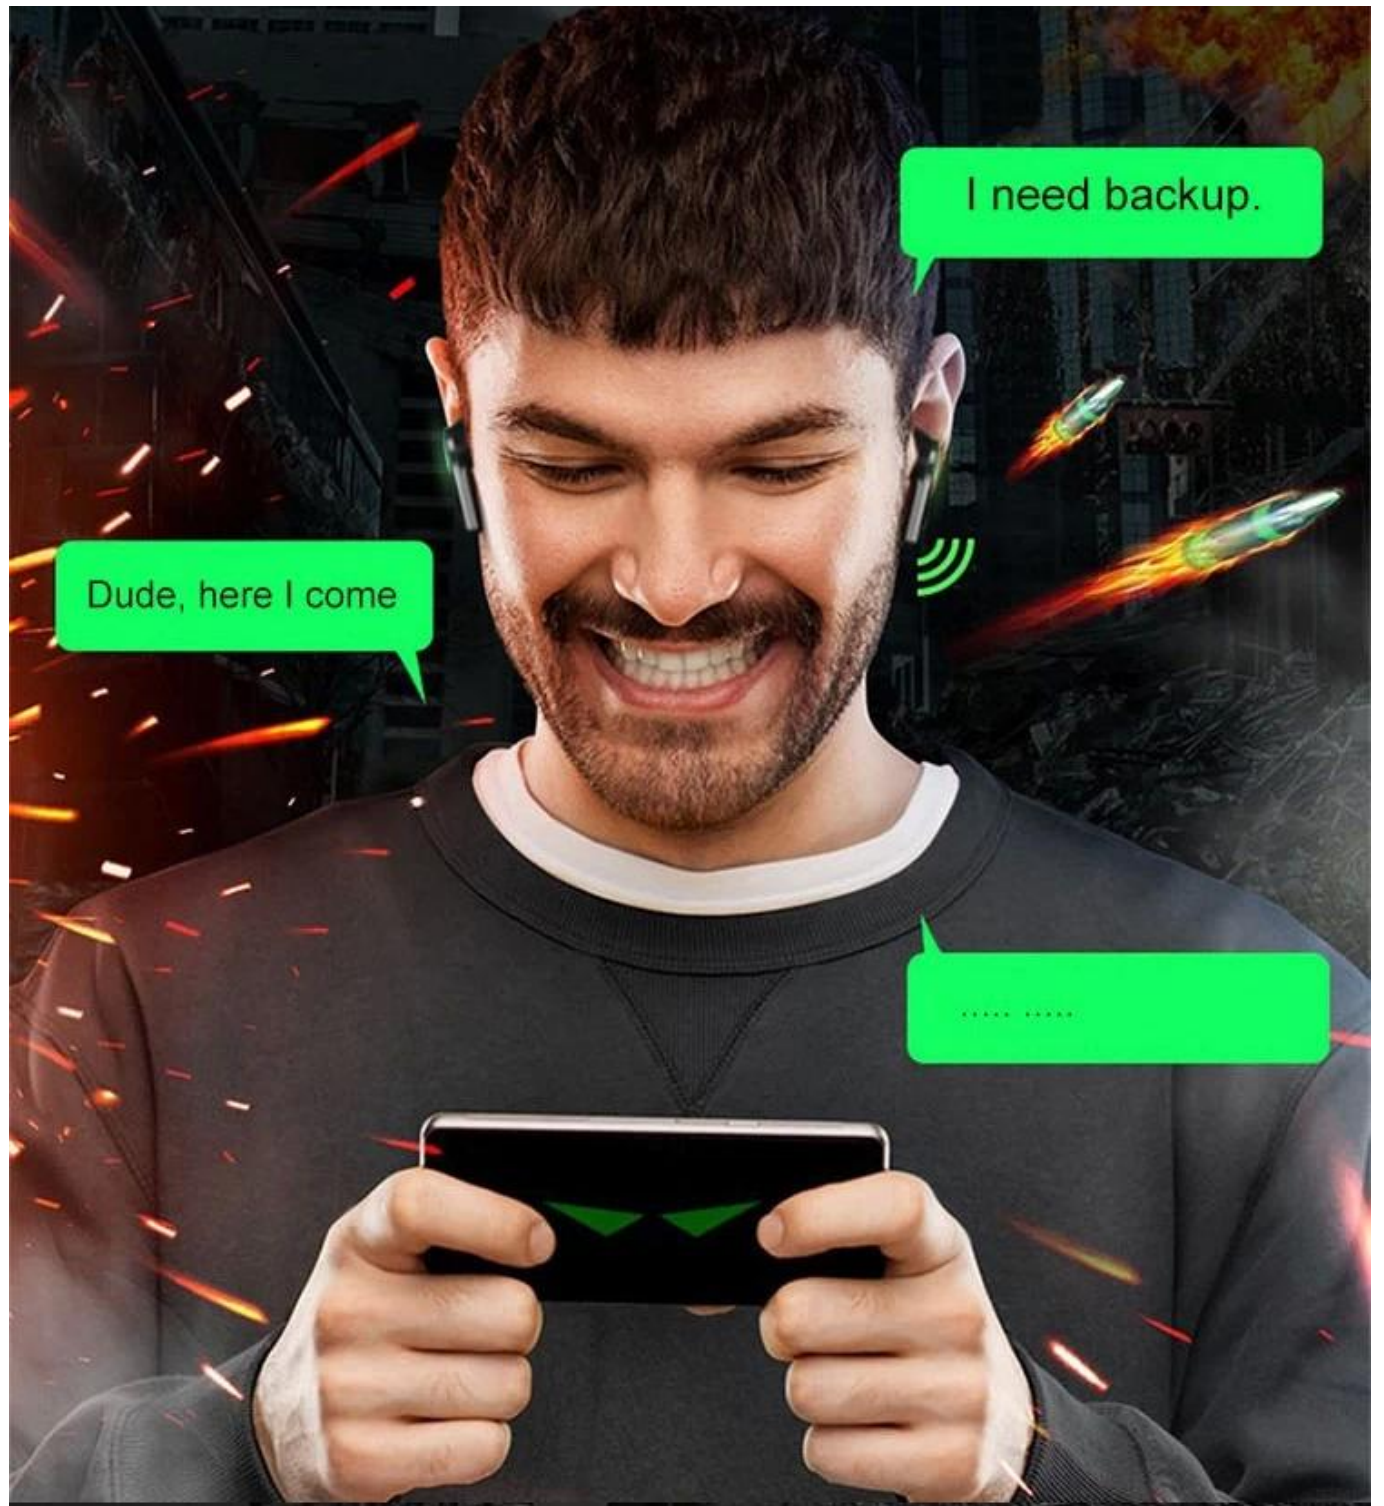

# Professional Game Mode

Open the cover to connect

# Game Mode

Press on R earbud for 2s to activate.

Long press for two seconds  
to switch mode

I need backup.

Dude, here I come

.....