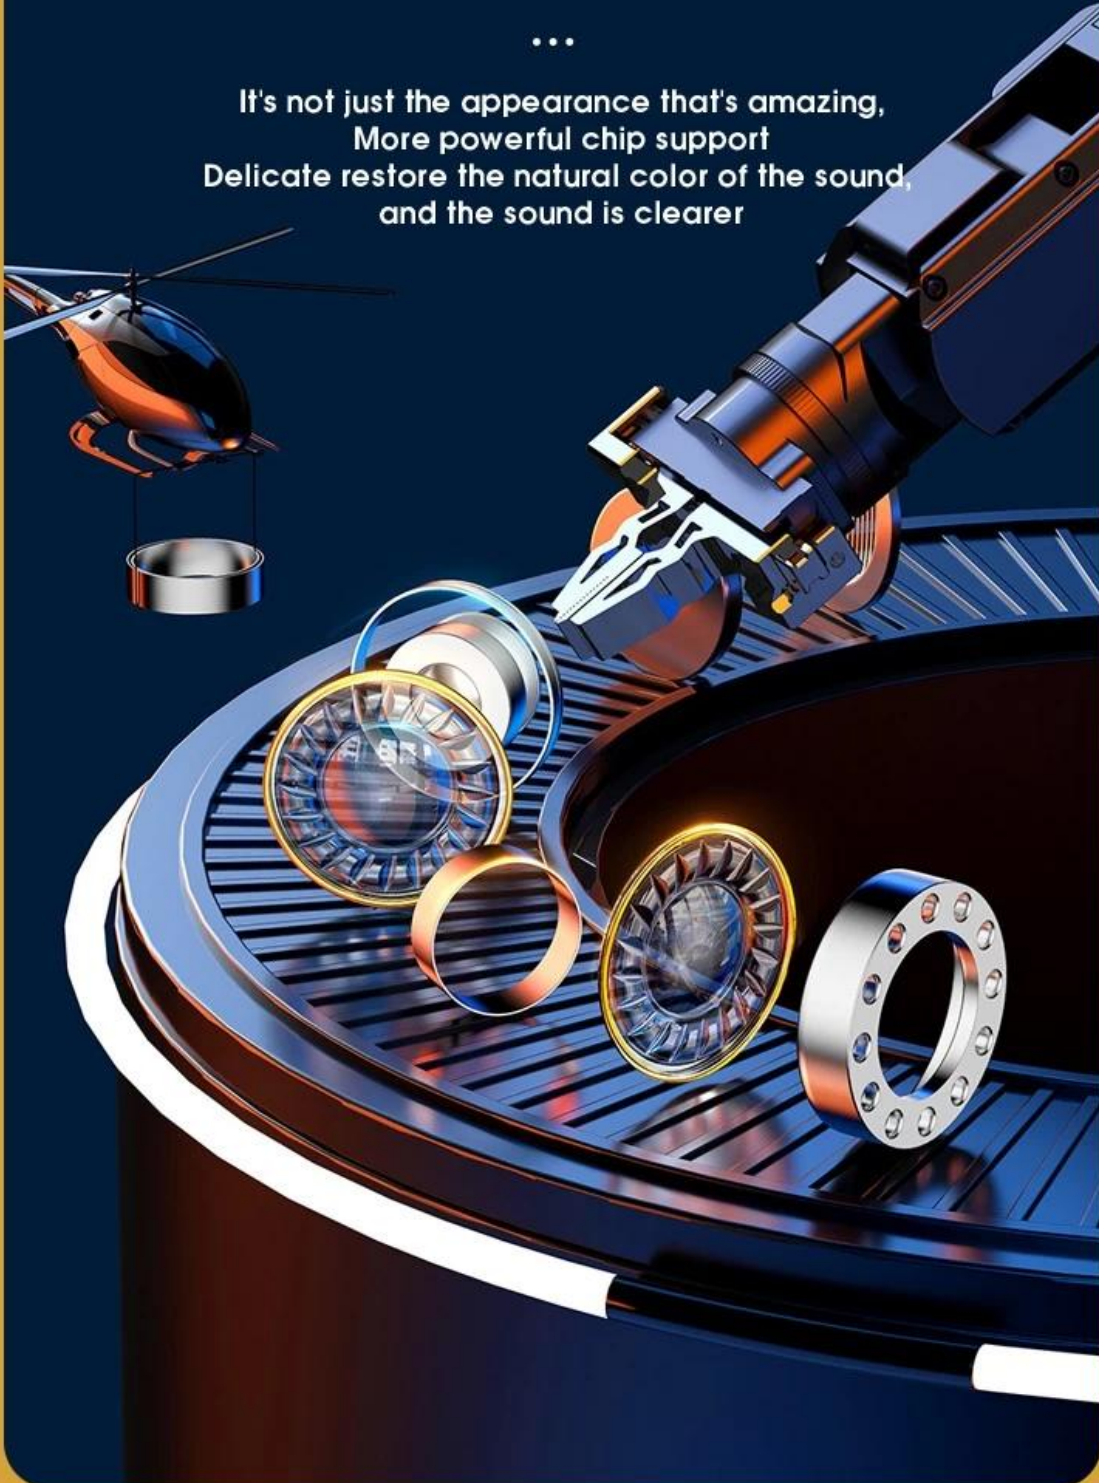

Shock 9D sound 13mm biological shock film

...

It's not just the appearance that's amazing,
More powerful chip support
Delicate restore the natural color of the sound,
and the sound is clearer