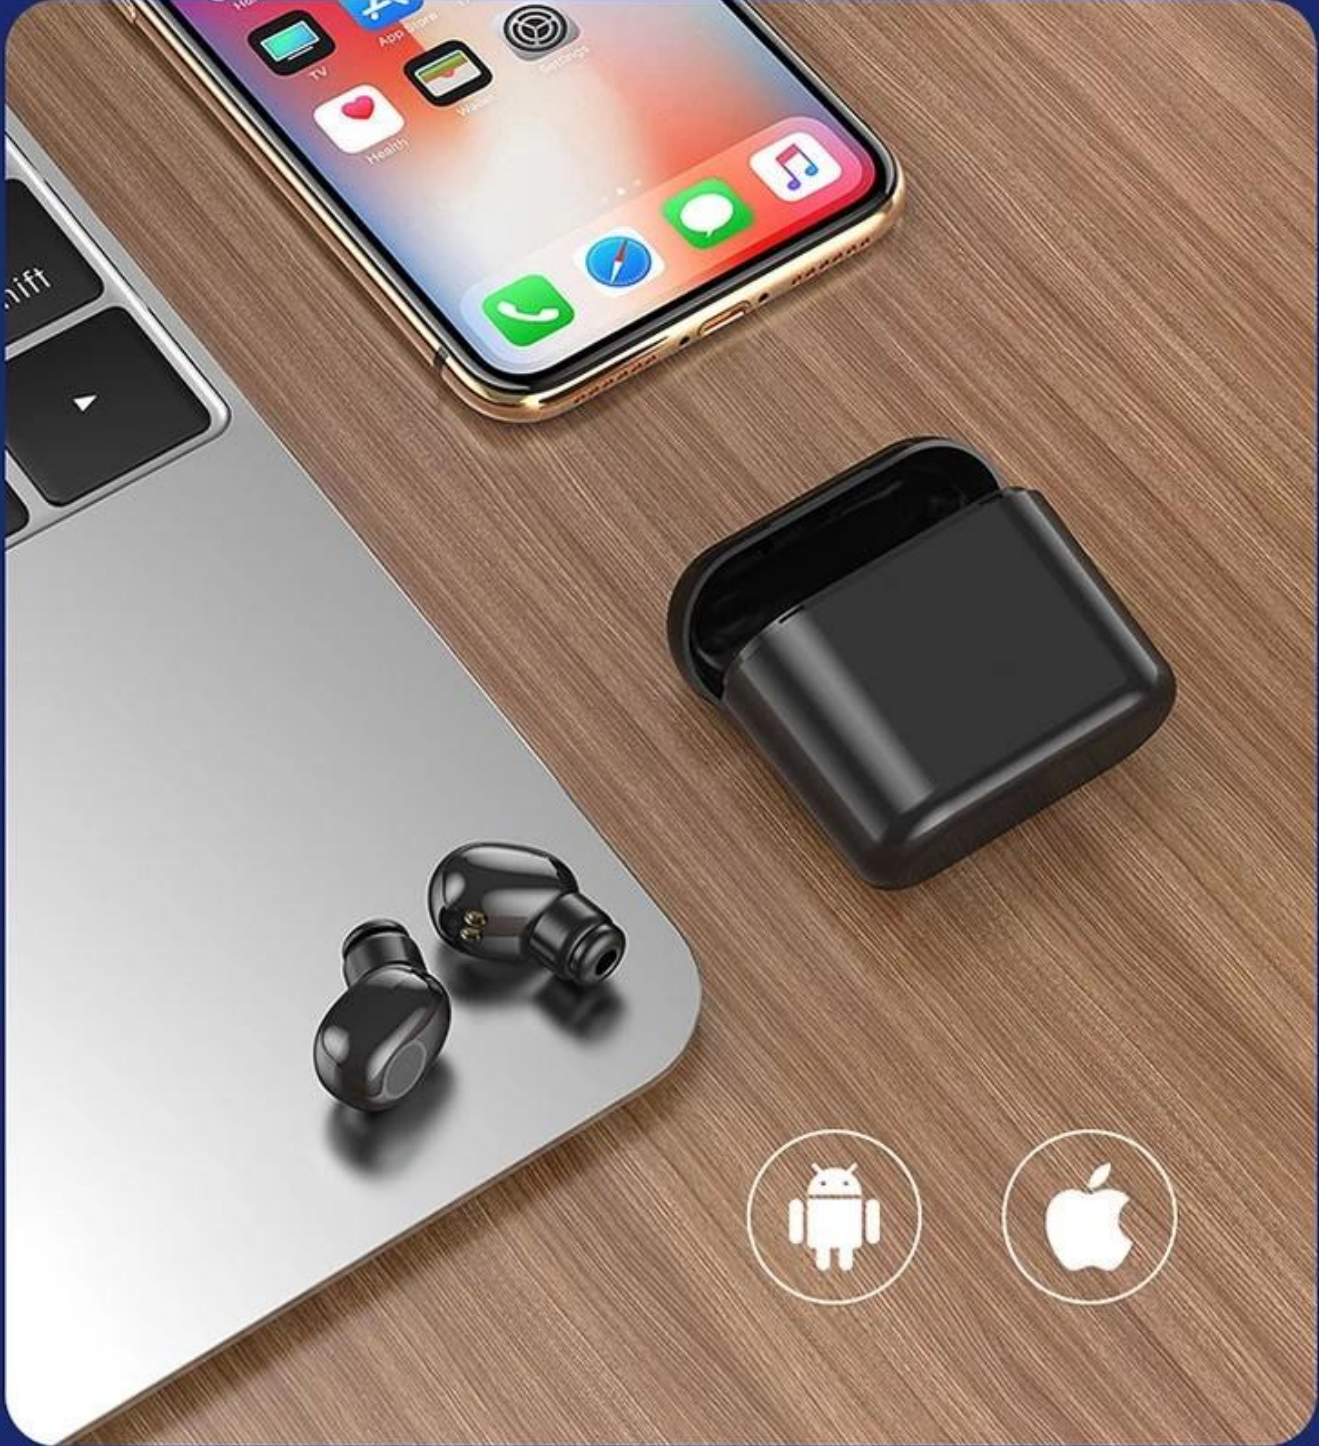

Accessories: manual, USB cable

Earphone size: 4*2*3.5mm

Double magnetic trumpet

Exercise won't fall off

Heavy bass

Running doesn't throw you off

Running doesn't throw you off

Open the cover and turn it on,
connect Bluetooth immediately,
and enjoy the music

Open the lid

Automatic connection

Lossless music

Sport headphones

The two earphones switch freely

Compatible with iOS, Android,
tablet and desktop computers

40 * 70 * 125 :mm
100 pcs / CTN
35 * 35 * 40 :mm
11.50 : / CTN