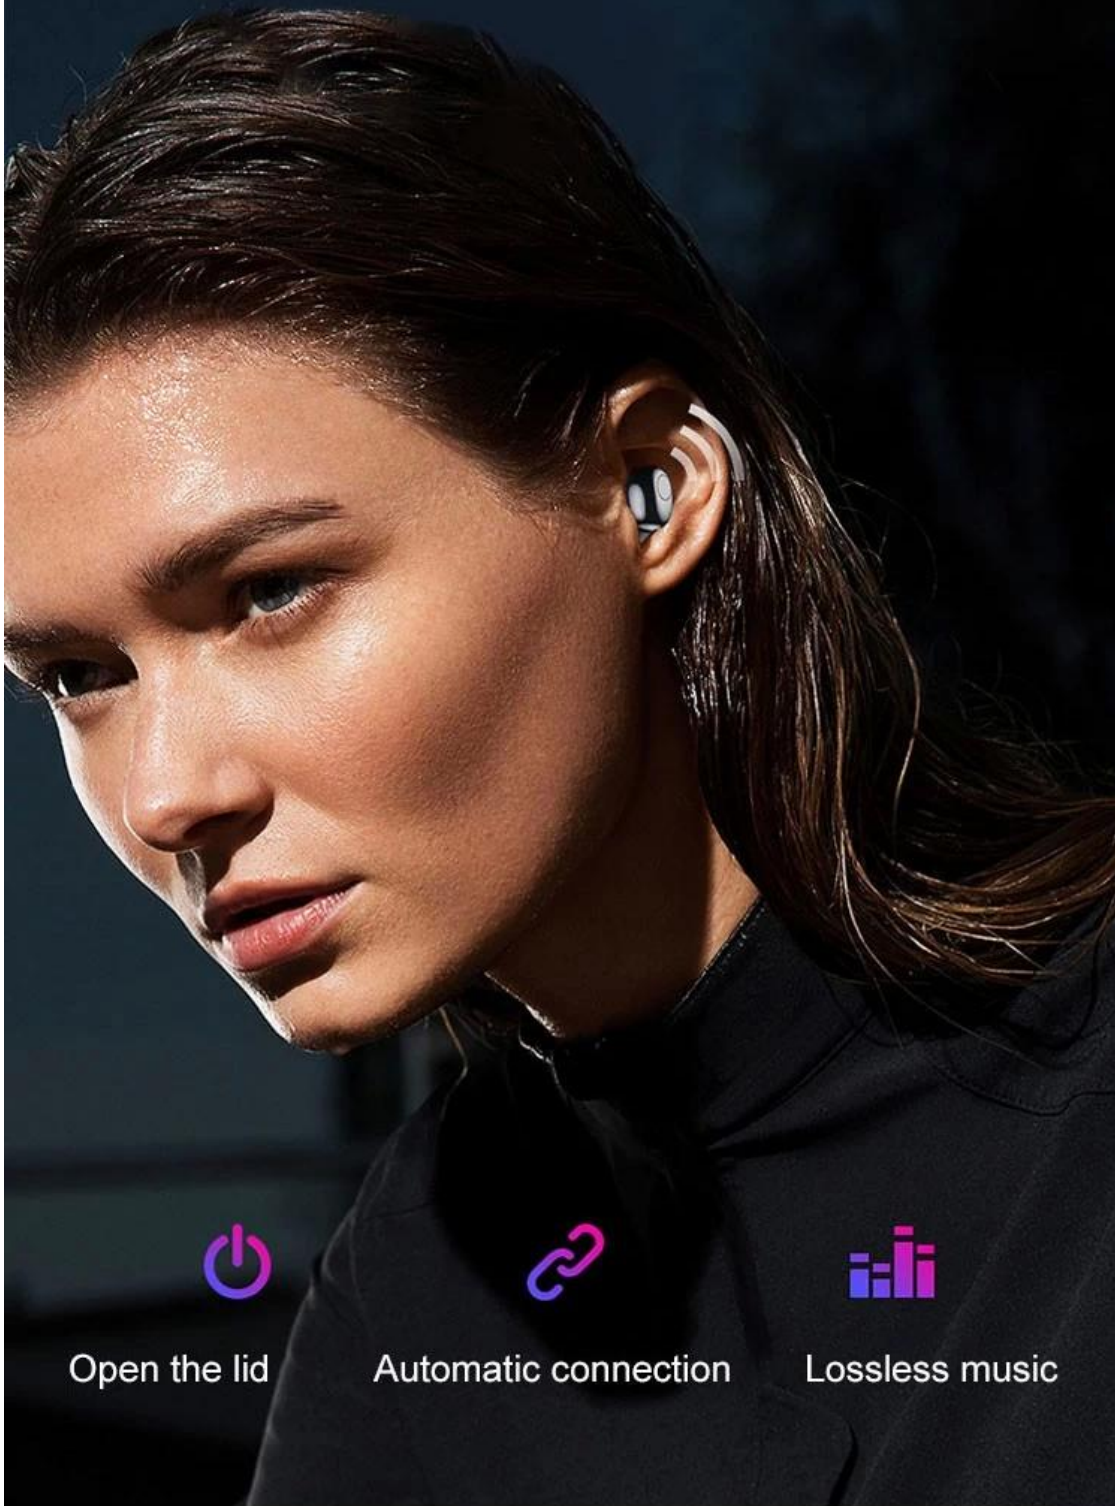

Accessories: manual, USB cable

Earphone size: 4*2*3.5mm

Double magnetic trumpet

Exercise won't fall off

Heavy bass

Running doesn't throw you off

Running doesn't throw you off

Open the cover and turn it on,
connect Bluetooth immediately,
and enjoy the music