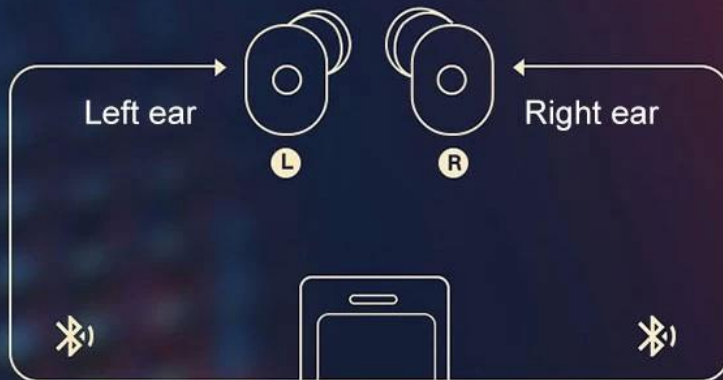

Accessories: manual, USB cable

Earphone size: 4*2*3.5mm

Double magnetic trumpet

Exercise won't fall off

Heavy bass

Running doesn't throw you off

Running doesn't throw you off

Open the cover and turn it on,
connect Bluetooth immediately,
and enjoy the music

Open the lid

Automatic connection

Lossless music

Sport headphones

The two earphones switch freely

Compatible with iOS, Android,
tablet and desktop computers

40 * 70 * 125 :mm
100 pcs / CTN
35 * 35 * 40 :mm
11.50 : / CTN