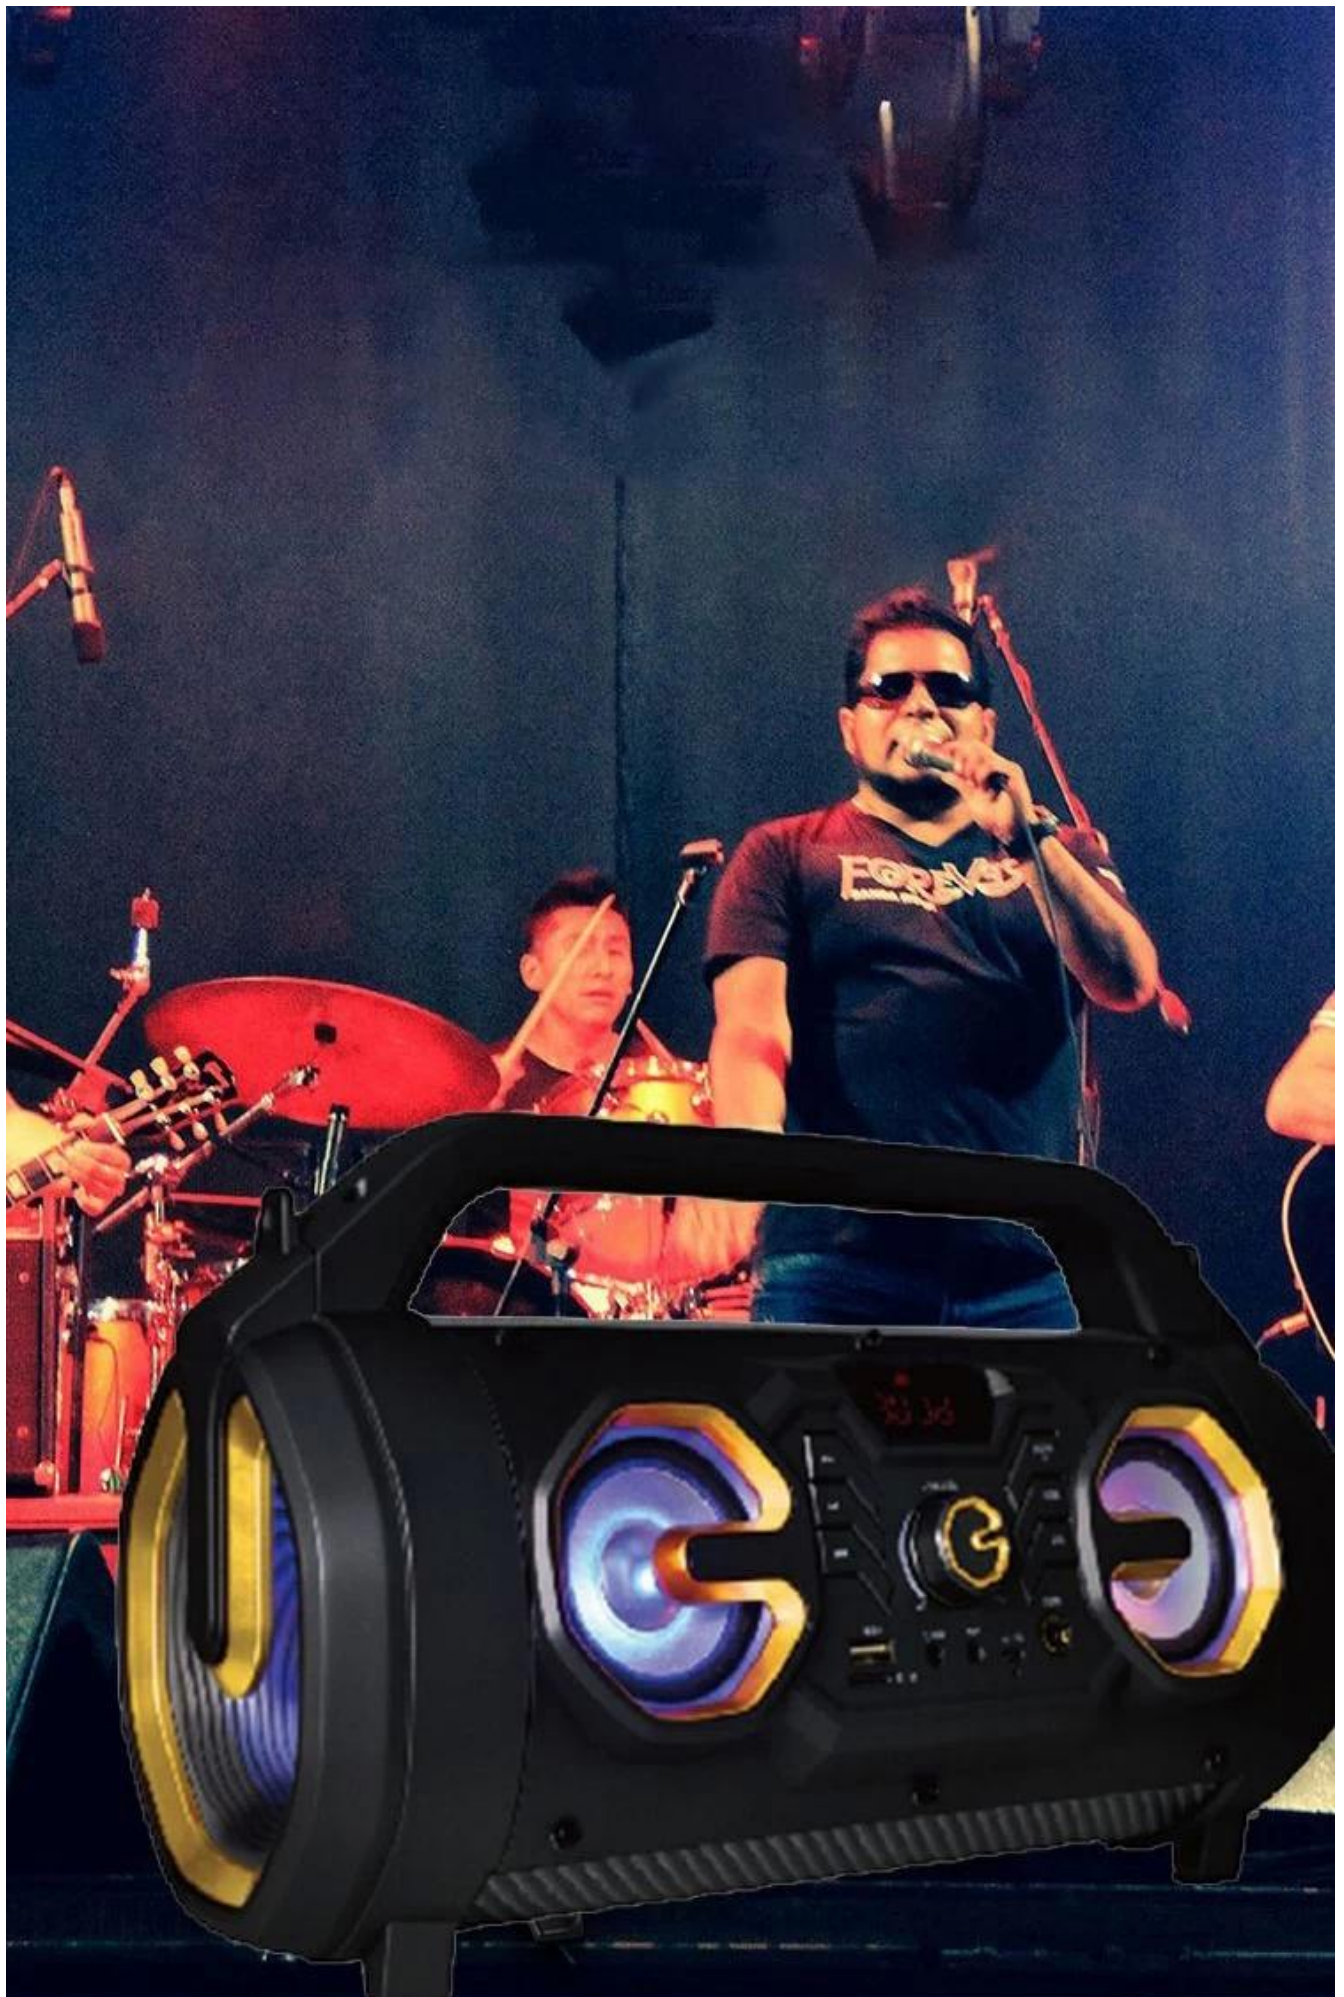

# Portable Light Wireless Speaker

NSP-0213

## Product Highlights:

Materials: ABS plastic + Wood

Functions: Bluetooth/AUX/USB/TF/FM

Bluetooth version: V5.0

Output power: RMS 15W

Power rating: 30W( 20+5\*2)

Input voltage:DC IN 3.7V

Frequency response:100HZ---20KHZ

Speaker:5.25" +2.5" Distortion:  $\leq 1\%$

Built-in battery:2000mah

S/N ratio: $\geq 85$ db

Product size:42.8\*19.2\*22.3CM

Bluetooth 5.0