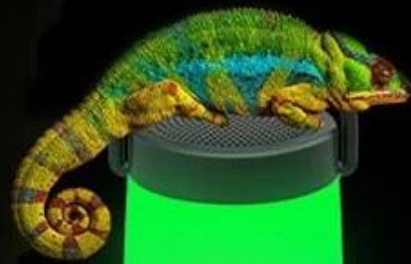

NSP-0161

Product parameters

Portable Light Bluetooth Speaker

Function:Bluetooth/FM/USB/Micro SD

Bluetooth: V4.2

Material: ABS plastic

RF range: 10M

Charging time: 4-5 hours

Battery:1800mAh

Product size: 86 mm x 184 mm x 86 mm

NewRixing

BEYOND THE LIMITES

NR-2000a

ALL-season rechargeable
camping lantern speaker

*360° Lightshow and sound

Colour Rendering Index (CRI) describes how a light source makes the colour of an object appear to human eyes and how well subtle variations in colour shades are revealed. CRI is a scale from 0 to 100 indicating how accurate the light source is at rendering colour.

HIGH CRI LED CRI
Value ≥ 90

REGULAR LED CRI
Value 70

3D surround stereo

360° Lightshow

Pulse sets the atmosphere by bringing your favorite songs to life

LED camping lantern

Battery status

3D surround sound