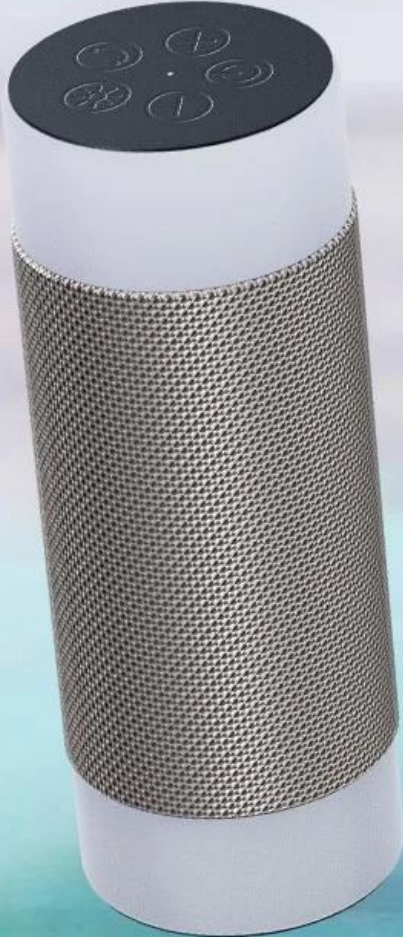

Bluetooth 5.0, TWS, 1200mAh, 3mm, 4-2, 20-80, 2*3, IPX4, TWS, 7.0*18.20

Material: ABS

5.0 : Bluetooth

10 : 10mm thickness

1200 : 1200mAh battery

3 : 3mm thickness

4-2 : 4-2mm thickness

20-80 : 20-80dB volume

2 * 3 : 2*3mm size

IPX4 : IPX4 waterproof

TWS : TWS Bluetooth earbuds

7.0 * 18.20 : 7.0*18.20mm size

Outdoors Waterproof LED Light Speaker

NSP-0227 L

Product Highlights

Material: ABS+ Fabric

Function: Bluetooth, TWS, AUX, Multi-colors Light,

The stake in the ground

Bluetooth: 5.0

Bluetooth Distance: 10M

Battery: 1200mah

Charging time: 3 hours

Play time: 2-4 hours

Frequency Response: 80HZ-20KHZ

SPEAKER: 3W*2=6W

Waterproof: IPX4

Removable Stakes*2 =38CM

Total Height: 55.00CM including both of stakes and speaker

Product Size: 18.20 * 7.0CM

IPX4 Waterproof

Accept or Reject
Incoming Calls.
Pause and Play Music