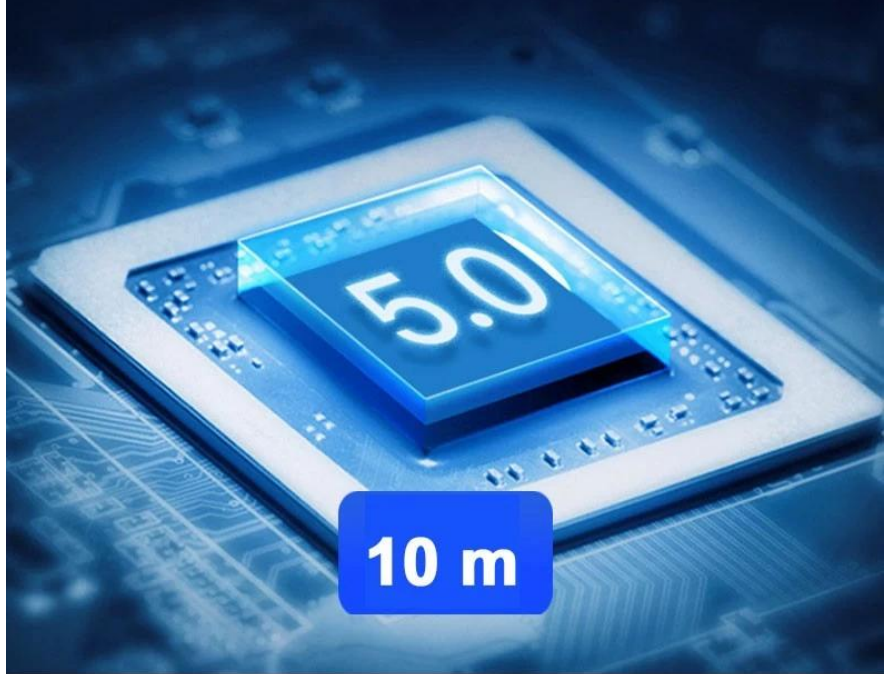

## Wireless Bluetooth transmission

Wireless Bluetooth 5.0, 10 meters distance transmission

**10 m**