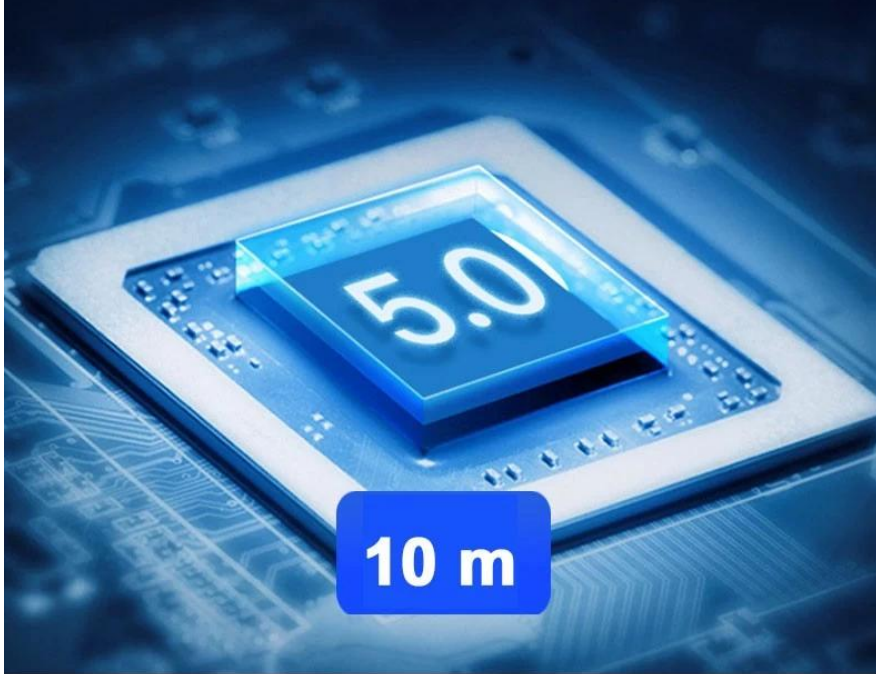

Wireless Bluetooth transmission

Wireless Bluetooth 5.0, 10 meters distance transmission

10 m

3 hours of continuous play

1200 mAh

3 hours