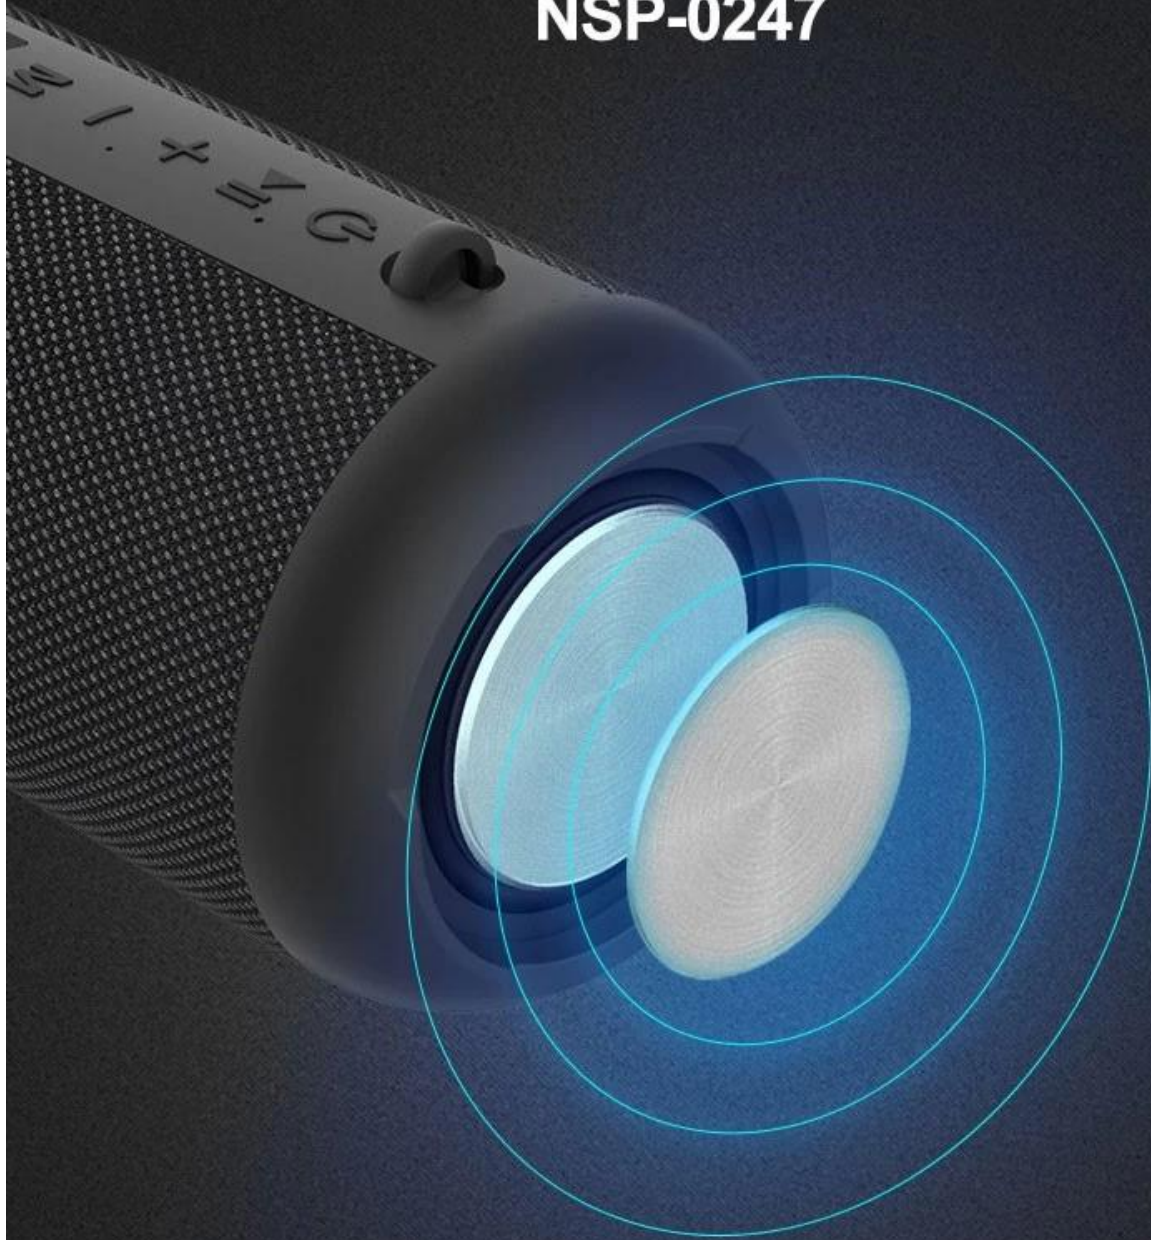

IPX6 Waterproof Speaker

NSP-0247

65mmx2

20W

CLASS D