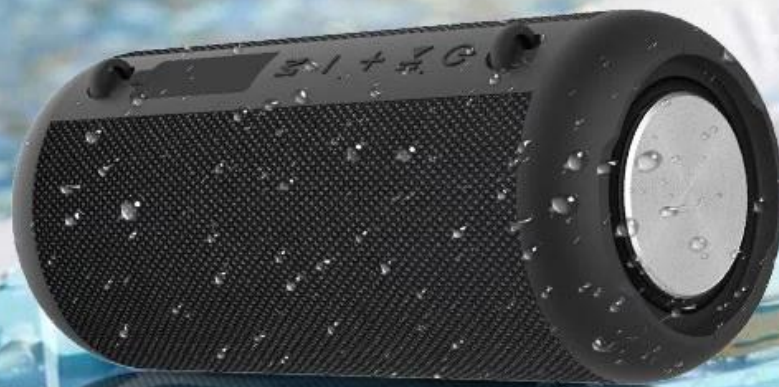

Product size:207*90MM

Bluetooth 5.0

3600mah
Ultra long endurance

TWS two speakers play together

IPX6 Waterproof

IPX6 Waterproof

Outdoor dust

Seismic drop

A portable hanging rope

Four color options

● black

● red

● gray

● camouflage