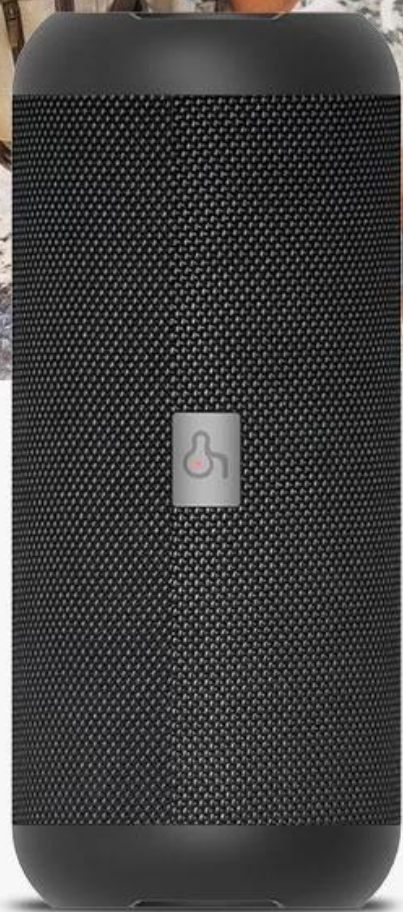

20W

CLASS D

Product Highlights

IPX6 Waterproof Speaker

Materials:ABS+PU

Support : Bluetooth/AUX-

/Hands-free call / Power Bank/T-

F/FM/TWS / IPX6 Waterproof

Bluetooth vresion: V5.0

Bluetooth distance: more than 10m

Speaker:4Ω 10W*2

Output power:20W

Built-in battery:3600mah

Working Time: ≤4hours

Charging Time:≥8hours

S/N ratio:≥80db

Product size:207*90MM

Bluetooth 5.0

3600mah
Ultra long endurance

TWS two speakers play together

IPX6 Waterproof

IPX6 Waterproof

Outdoor dust

Seismic drop

A portable hanging rope

Four color options

● black

● red

● gray

● camouflage