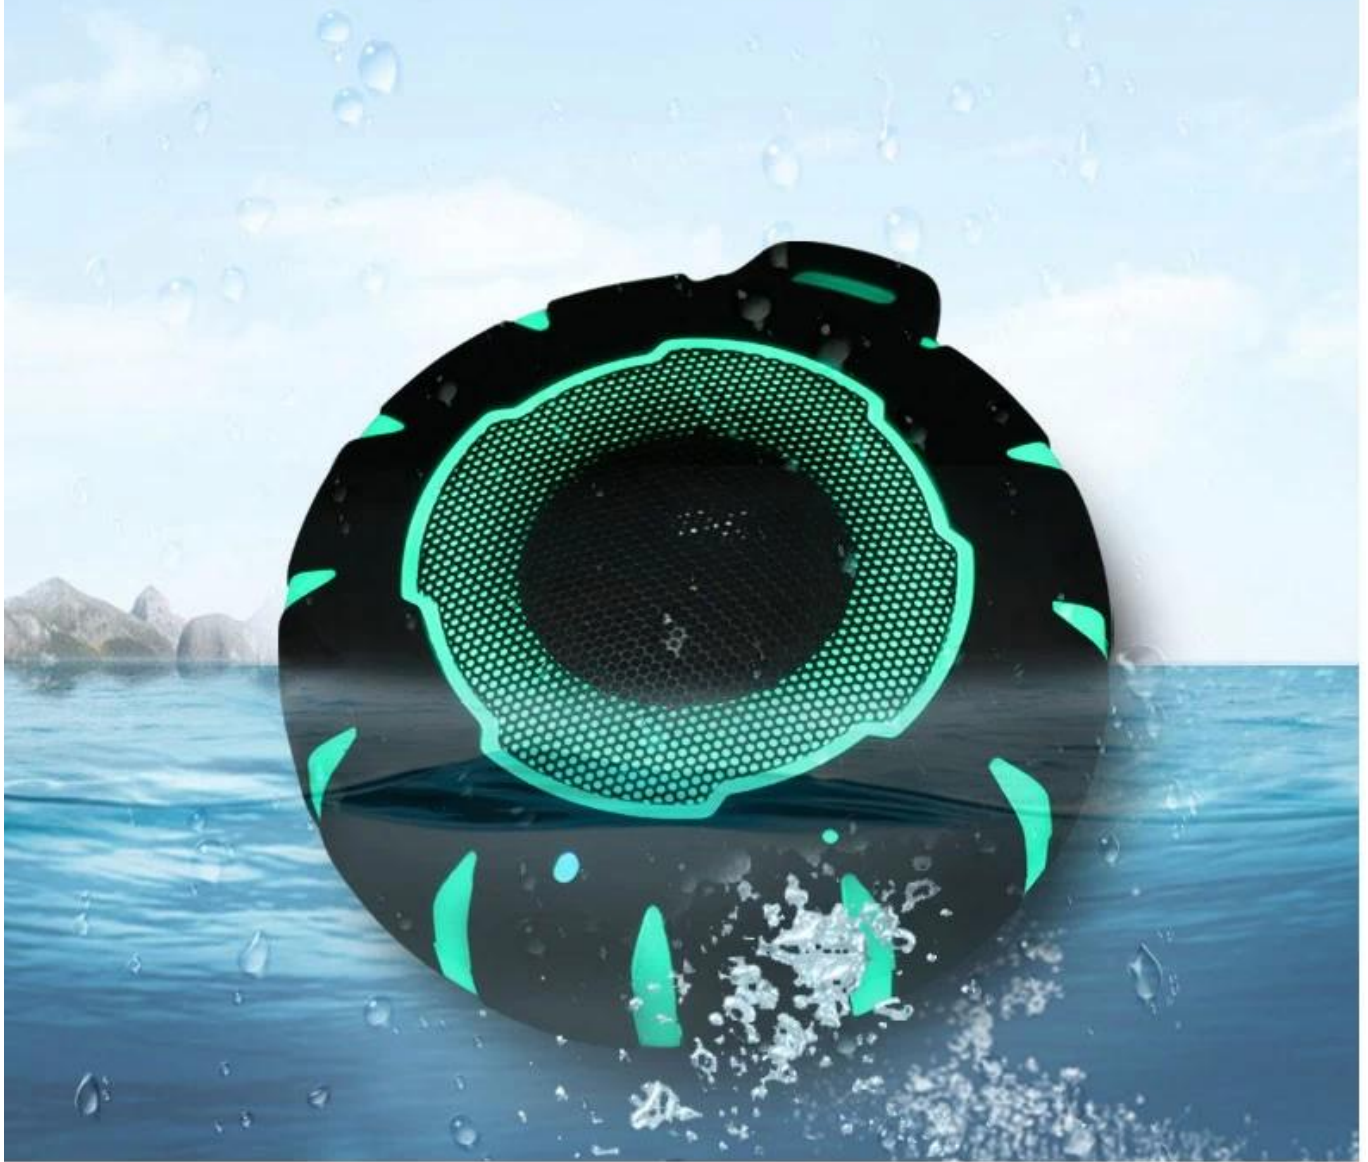

IPX4 Waterproof