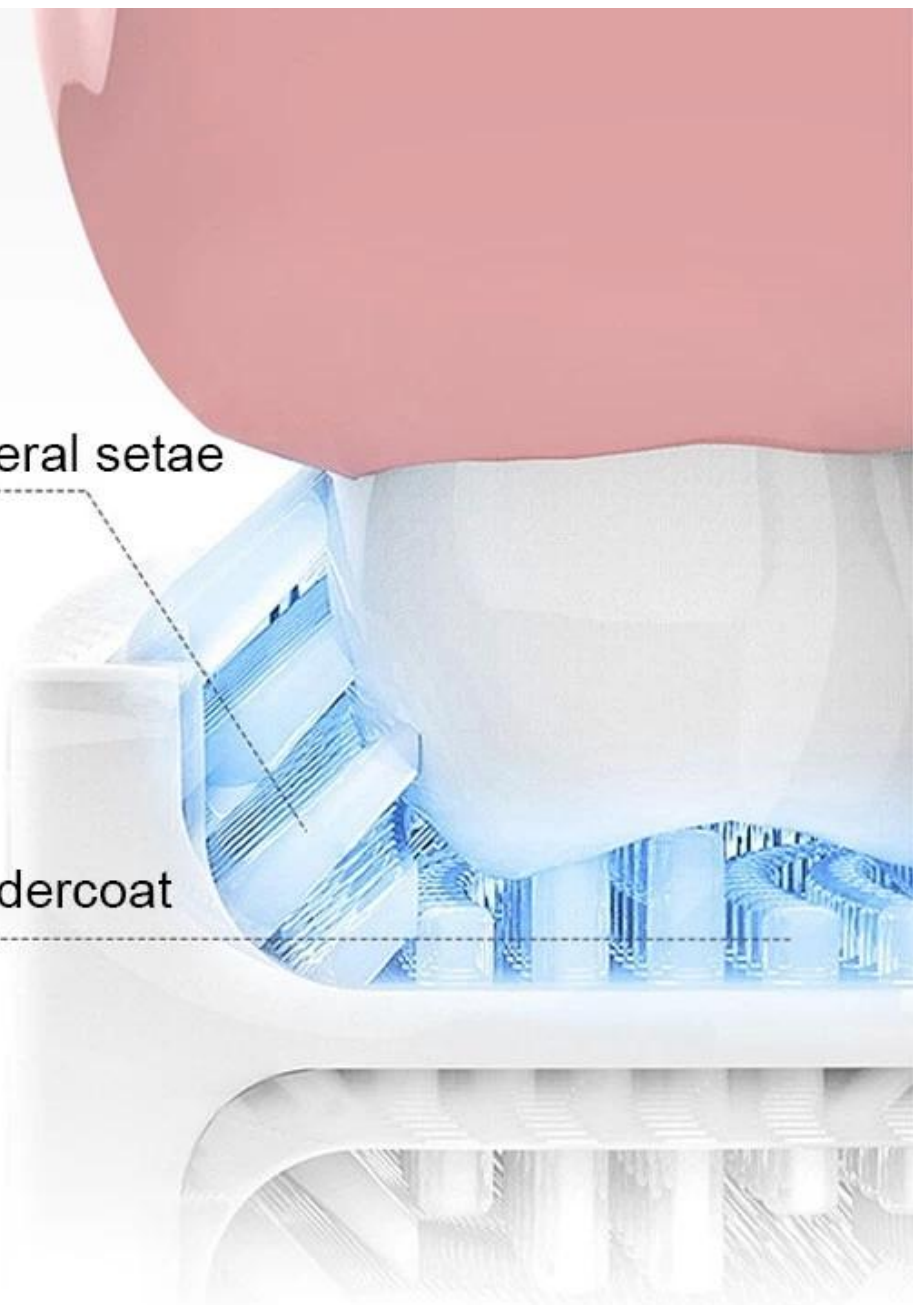

## Product Highlights

Materials: Silicone brush head+PC

Battery Capacity: 250mAh

Working Time: 15days

Modes: Comfort, Strength, Massage Waterproof: IPX7

Timing: 45seconds

Type:U-Shape

Age Group:Children

Accessories: Including the host, charging base, USB charging cable

Product size:95mm\*50mm\*50mm

30%

**45°** lateral setae

**90°** undercoat

- Level 1: Comfortable

- Level 2: Powerful

- Level 3: Massage

IPX7 waterproof

--

00000 00000 / 00000 0000 :000000  
 0000 0000000 0000 40 :00000000 000000000 0000000 / 0000000  
 00 36 \* 76.6 \* 70.1 :00000000 000  
 NW / GW: 10.8 / 12 000

000000 000:

- 0000000000 0000 00 00000000000000 00000000 00 000000 0000000 0000 0000