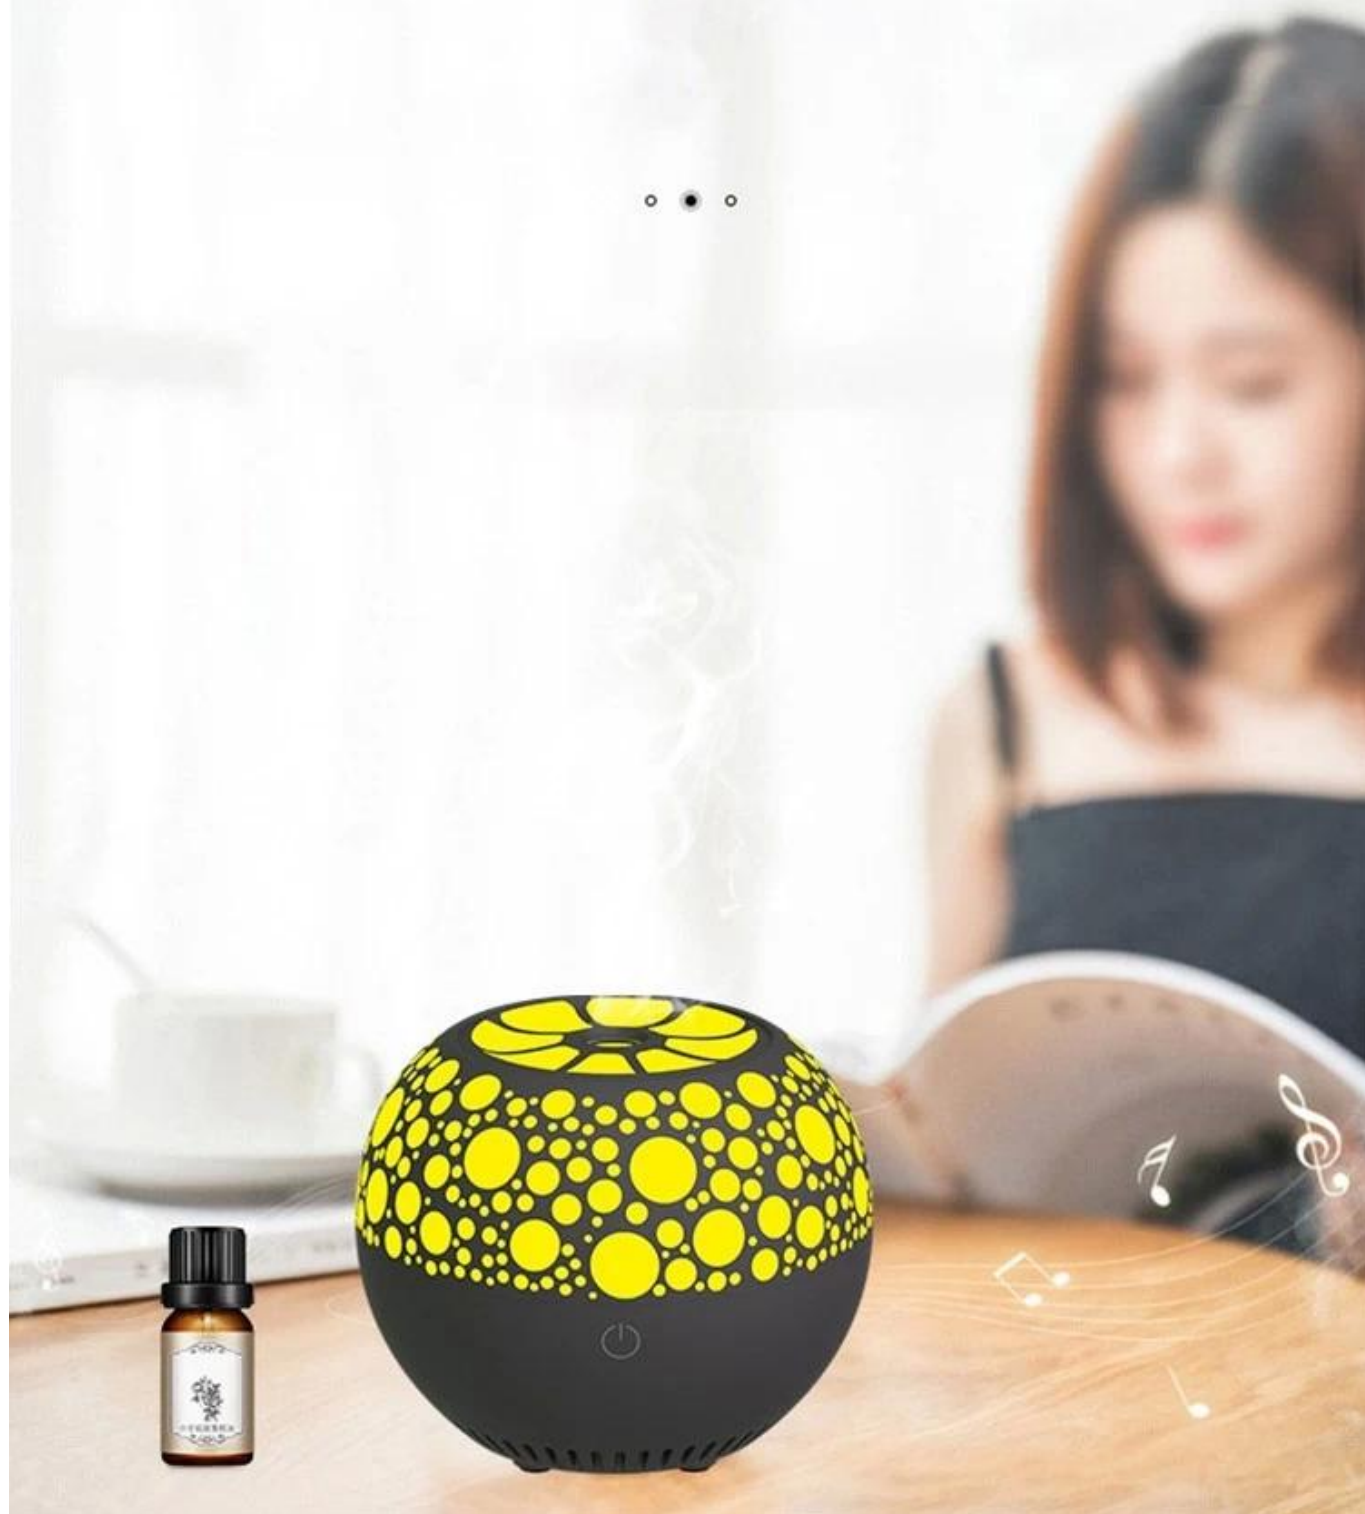

Material:ABS plastic+PP

Functions :Colorful Lights +Aromatherapy +Bluetooth speaker

Bluetooth Version: V5.0

Range: 10meters

Built-in battery:1200mAh

Charging time:2-3hours

Play time:4hours

S/N ratio:≥70db

Control mode: touch

Product Size :13*13*10.9CM

Radio broadcast

Stereo sound

The sound
quality upgrade

It lasts four hours

Bluetooth 5.0

Aromatherapy nerves
Relieve fatigue