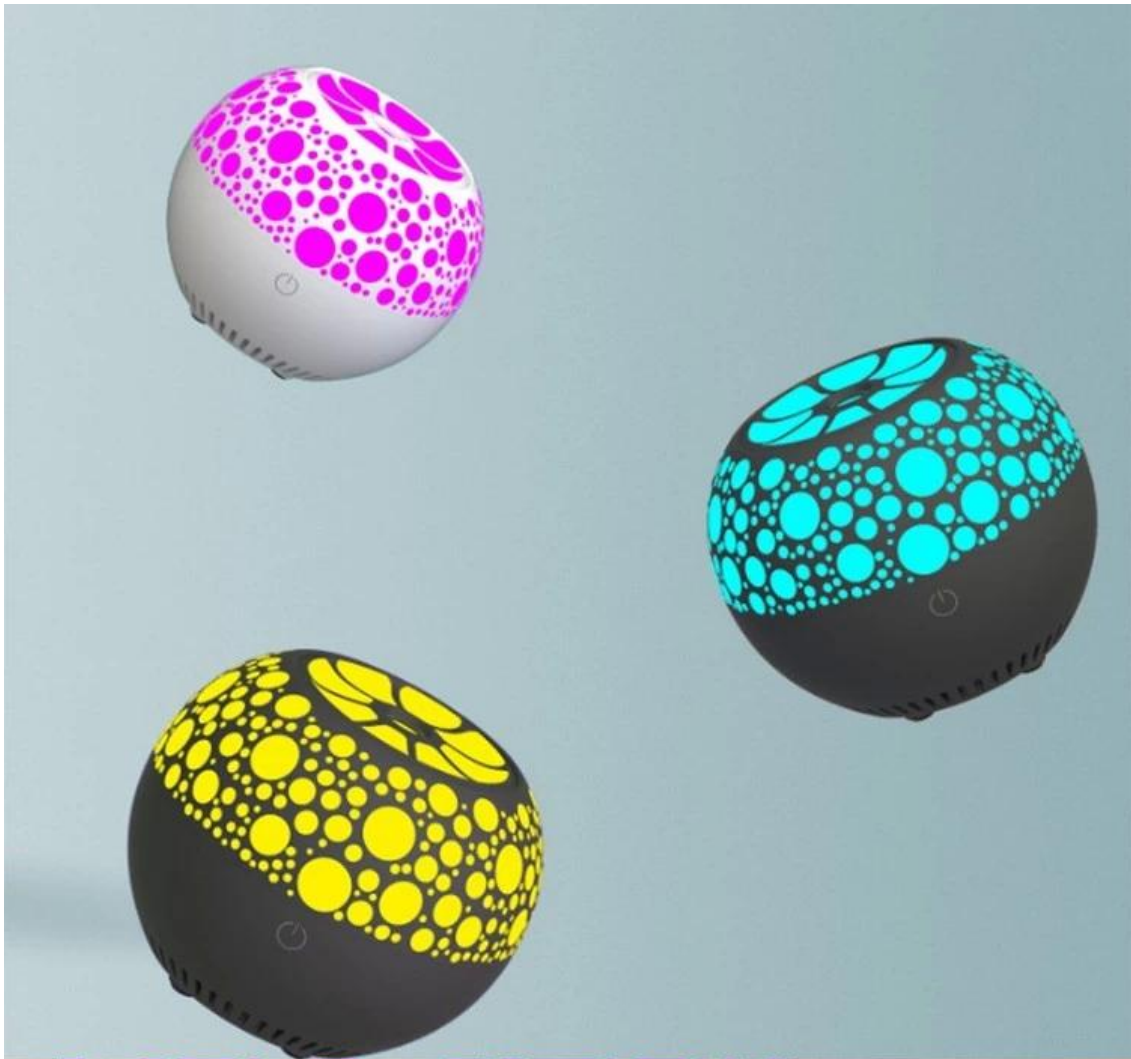

Material:ABS plastic+PP

Functions :Colorful Lights +Aromatherapy +Bluetooth speaker

Bluetooth Version: V5.0

Range: 10meters

Built-in battery:1200mAh

Charging time:2-3hours

Play time:4hours

S/N ratio:≥70db

Control mode: touch

Product Size :13*13*10.9CM

Radio broadcast

Stereo sound

The sound
quality upgrade

It lasts four hours

Bluetooth 5.0

Aromatherapy nerves
Relieve fatigue