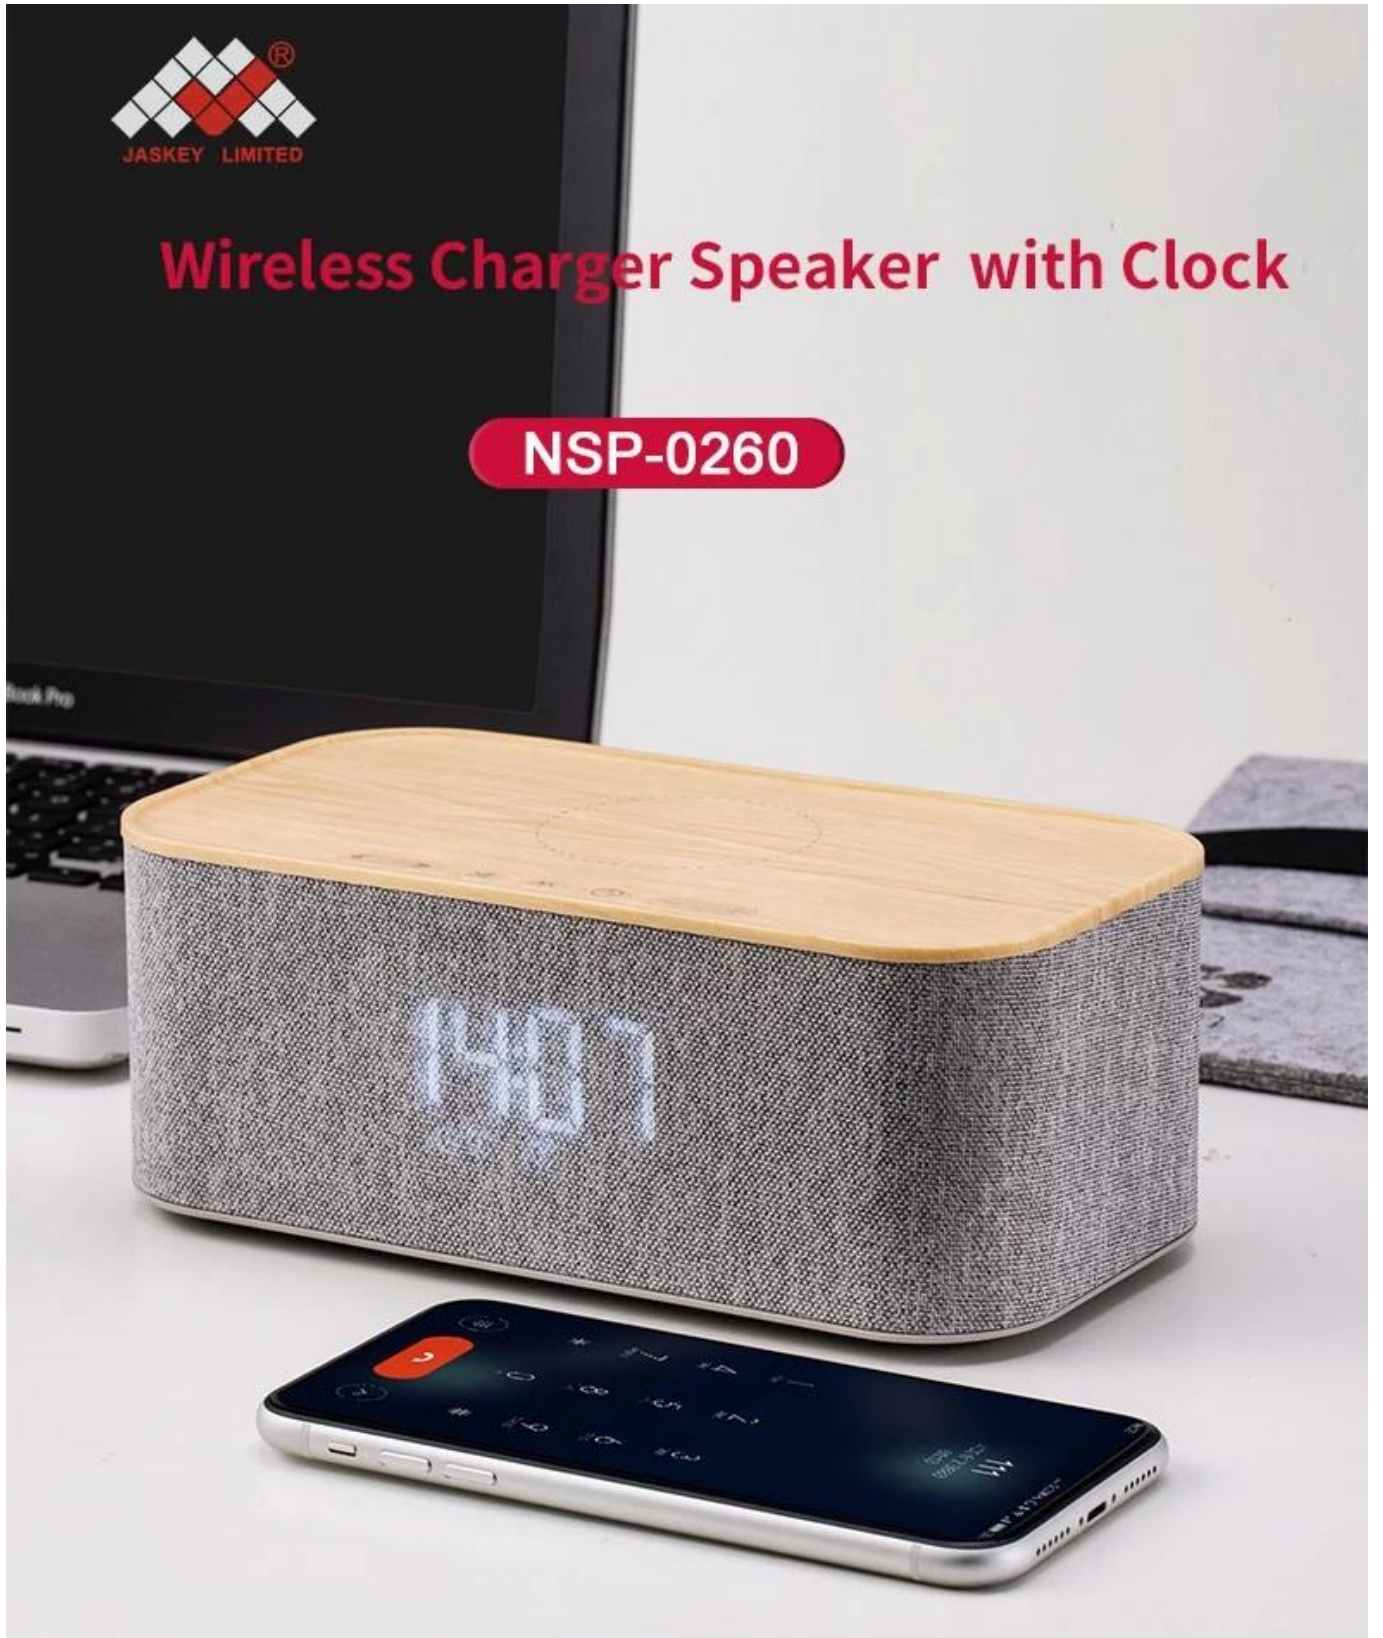

# Wireless Charger Speaker with Clock

**NSP-0260**

## Product Highlights

---

Wireless Charger Speaker with Clock

Material:ABS Plastic+Fabric

Functions :Bluetooth speaker+wireless charger+Clock+Hands-free call+AUX+USB

Wireless Charge: 5W wireless Qi standard

Range: 30-50M

Battery Capacity: 4000mAh

Charging time:3-4hours

Play time: 6-8hours

Speaker: 8W\*2

Input Power: DC 9V 2A

Product Size :20.5x11x8.2CM