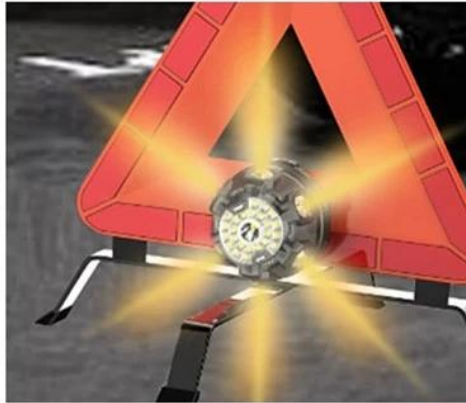

-Working time: 3-50 hours

(depend on working mode)

Place Way: Magnet, Hook, Stand,

Triangle clip, Angle Adjustment

- Unit Size: 10.3*6.87CM

Multi - Lamp

Emergency Light

Waterproof

Application 1 -- Safety flash/SOS

6 Amber color SMD LED flash
for car emergency

Clip to the warning triangle

Application 2 -- Act as work light for vehicle repair

Inspect Tyre

12 * White color 5730 SMD high lighting