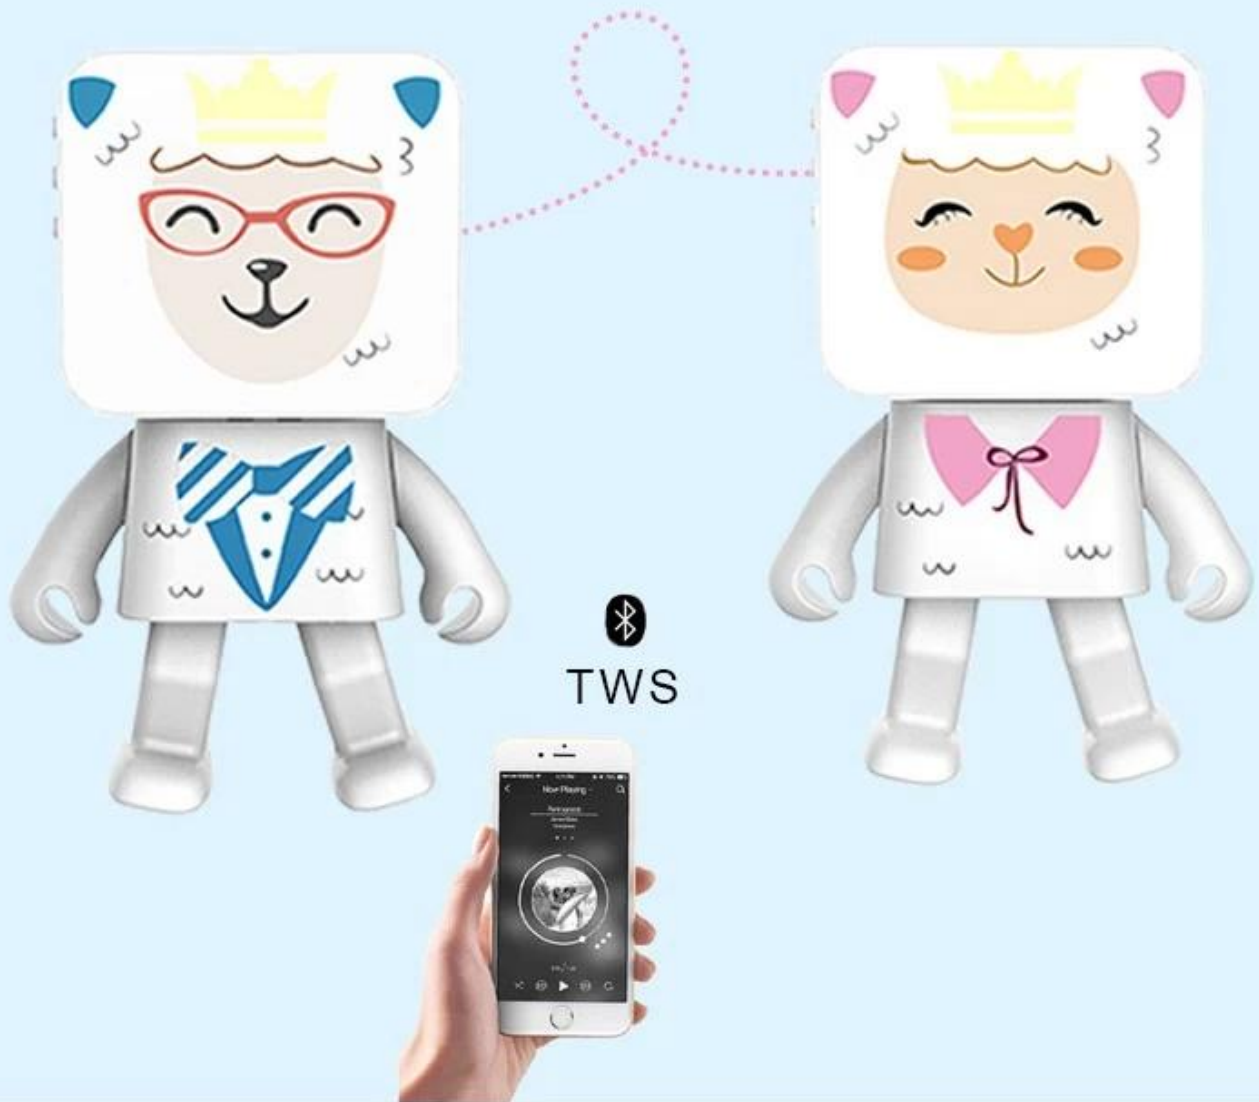

CUSTOMIZED IMAGE IS OPTIONAL

SUPPORT FOR TWS INTERCONNECTION