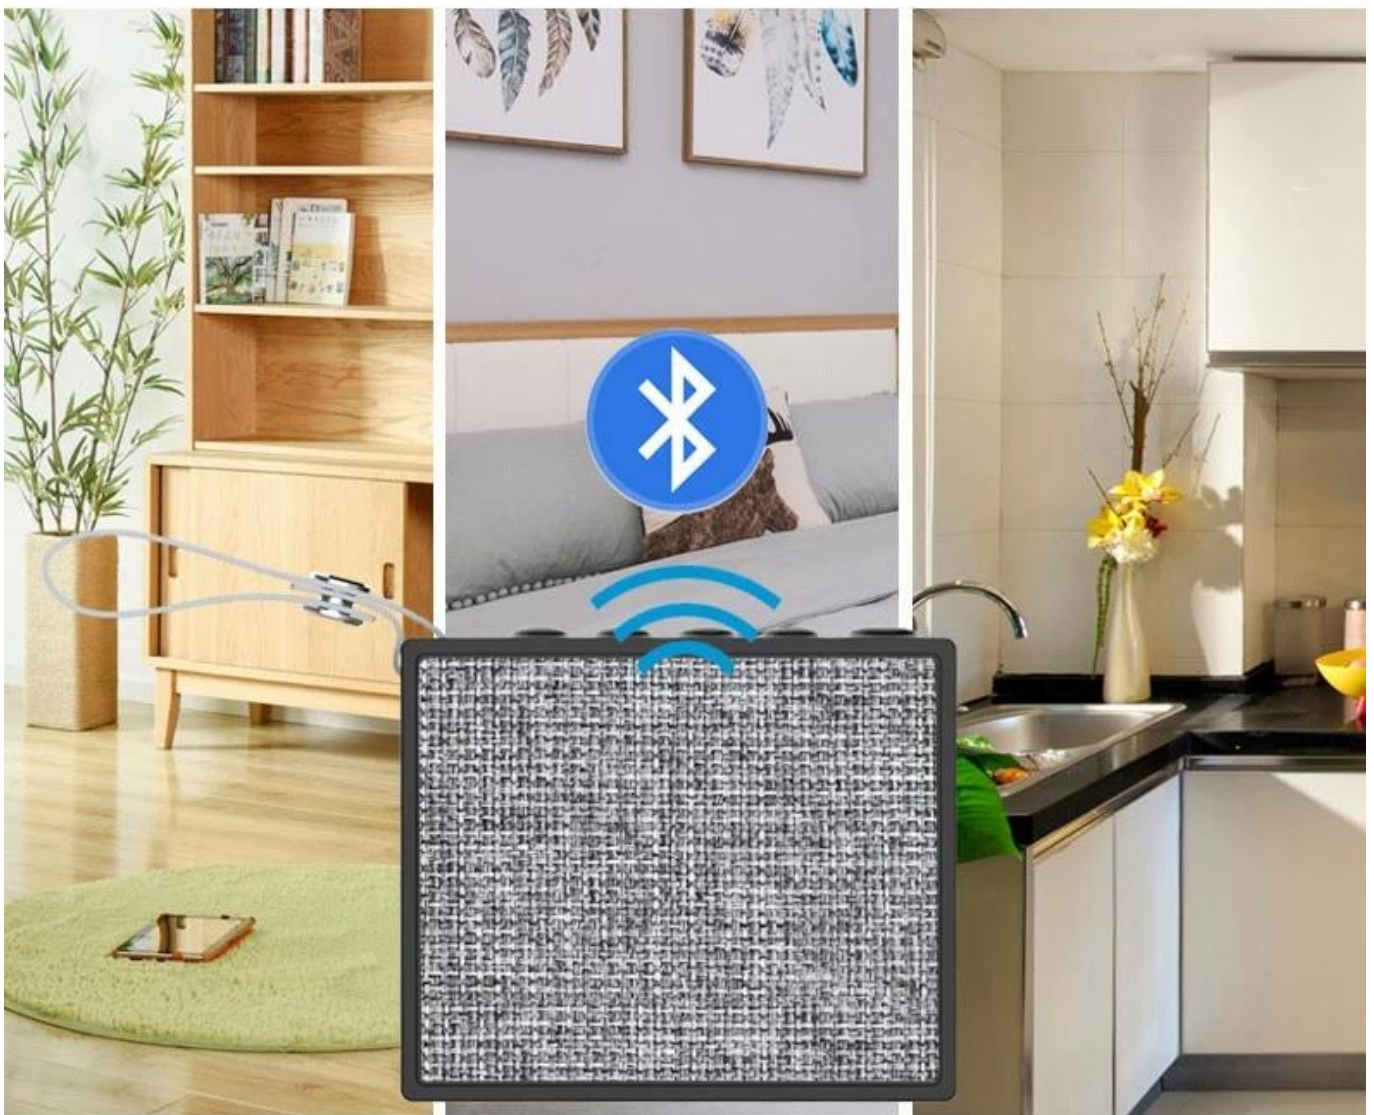

Ai Smart Alexa Speaker

Materials:ABS plastic

Features:WIFI, Bluetooth,; IP56 waterproof ;

Alexa Smart Speaker, Anti-dust, anti-drop;

Intelligent Personal Assistant: Amazon Alexa,

Voice control by internet Amazon Certified.;

APP control several speakers,and multiple connected at same time, free to set each platform;

Support system: Android, ISO;

Bluetooth vresion: V5.0

Bluetooth distance: more than 10m

WIFI transmission distance: 110m

Wireless Bluetooth 5.0, 10 meters distance transmission

Compact and easy to carry

Small portable

Taxi, take-out, shopping, alarm clock, control smart home appliances

A variety of color options