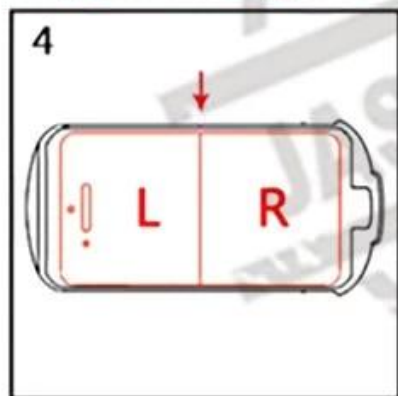

2. Equipment Usage Profile

Put the phone in the middle of holder