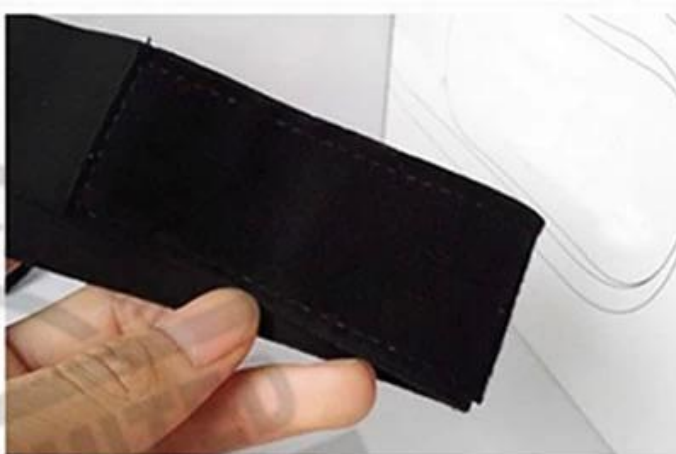

Not the same comfort

The middle rope is moved to the phone, bear more weight, after wearing gravity transfer to the top of the head, face and glasses around no sense of oppression.

We

More comfortable

Other

Feeling of oppression