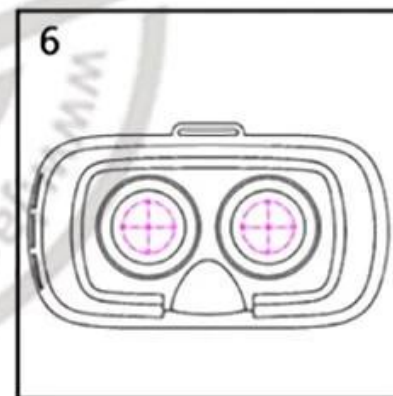

play 3D game

Cinema in yor pocket

Watch 3D Video On Your Phone

360° panoramic scene

Giant Screen Cinemas

3.5 Inch - 6.0 Inch

Phone Size: Length $\geq 163\text{mm}$, Width $\leq 80\text{mm}$
Screen Resolution 1080P or Above

163mm

83mm

Not the same comfort

The middle rope is moved to the phone, bear more weight, after wearing gravity transfer to the top of the head, face and glasses around no sense of oppression.

We

More comfortable

Other

Feeling of oppression

1. Scan The QR Code On The Manual

Scan the QR code

Take out the phone holder

Play the VR Resources

2. Equipment Usage Profile

Put the phone in the middle of holder

Put The Phone Holder into the VRARLE

Adjust Focal length and IPD, Enjoy it!

About

>

->

>

>

->