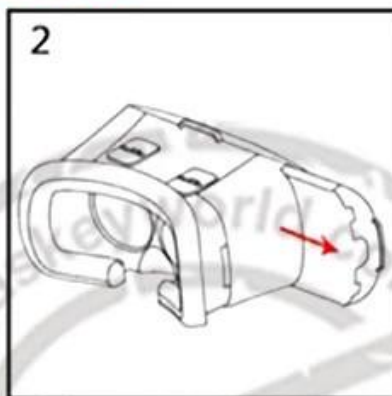

163mm

83mm

Not the same comfort

The middle rope is moved to the phone, bear more weight, after wearing gravity transfer to the top of the head, face and glasses around no sense of oppression.

We

More comfortable

Other

Feeling of oppression

1. Scan The QR Code On The Manual

Scan the QR code

Take out the phone holder

Play the VR Resources

2. Equipment Usage Profile

Put the phone in the middle of holder

Put The Phone Holder into the VRARLE

Adjust Focal length and IPD, Enjoy it!

About

>

->

>

>

->