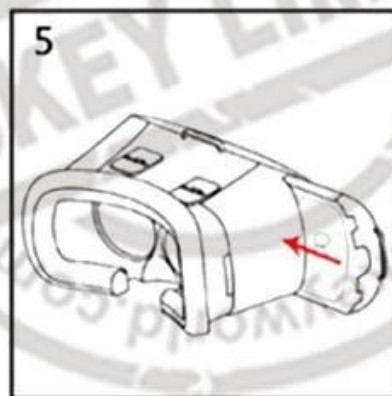

163mm

83mm

Not the same comfort

The middle rope is moved to the phone, bear more weight, after wearing gravity transfer to the top of the head, face and glasses around no sense of oppression.

We

More comfortable

Put The Phone Holder into the VRARLE

Adjust Focal length and IPD, Enjoy it!

About

>

->

>

>

->