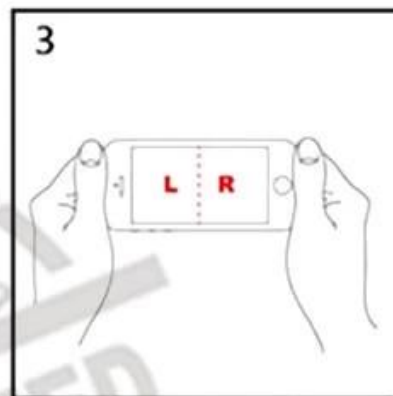

163mm

83mm

Not the same comfort

The middle rope is moved to the phone, bear more weight, after wearing gravity transfer to the top of the head, face and glasses around no sense of oppression.

We

More comfortable

Other

Feeling of oppression

1. Scan The QR Code On The Manual

Scan the QR code

Take out the phone holder

Play the VR Resources

2. Equipment Usage Profile

Put the phone in the middle of holder

Put The Phone Holder into the VRARLE

Adjust Focal length and IPD, Enjoy it!

About

>

->

>

>

->