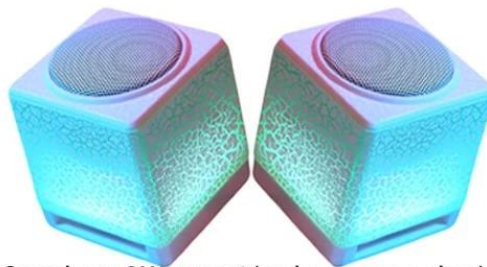

LED 模块

规格

- ABS
- 3W*1
-
- 20Hz -20kHz
- 4
- 3.5mm
- USB 5V
- 7*6.5

-With sound line control

-Speakers:3Watts x1(only one speaker)

-Frequency Response:20HZ to 20KHZ

-size:7 x 6.5CM

Imported **ABS** material injection molding, fashion cool burst crack panel, touch smooth and delicate.