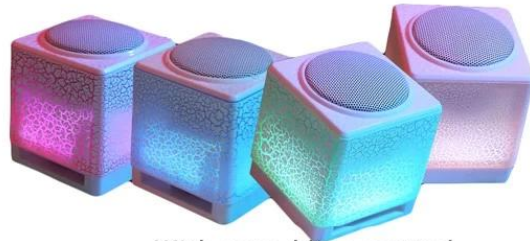

LED 模块

规格

- ABS
- 3W*1
-
- 20Hz -20kHz
- 4
- 3.5mm
- USB 5V
- 7*6.5

-With sound line control

-Speakers:3Watts x1(only one speaker)

-Frequency Response:20HZ to 20KHZ

-size:7 x 6.5CM

Imported **ABS** material injection molding, fashion cool burst crack panel, touch smooth and delicate.